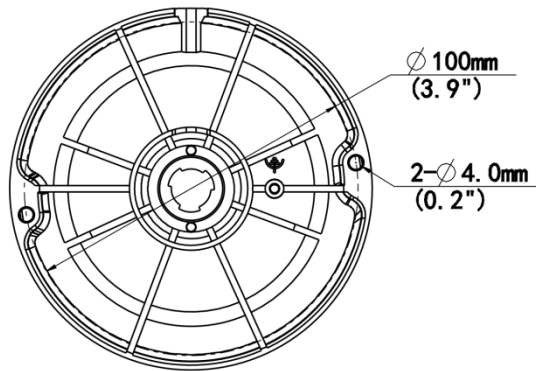

Dimensions

Accessories

TR-JB03-G-IN Junction Box for Mini Fix-dome(Support wiring from behind)	HS-205S Sunshade Shell for Fixed Focus Dome	TR-UM06-E-IN Slant Mounting Bracket for Fixed Dome
TR-A01-IN NPT 3/4" Waterproof Cable Gland	TR-SE24-IN Dome Pendent Mounting Pole 200mm	TR-SE24-A-IN Dome Pendent Mounting Pole 500mm