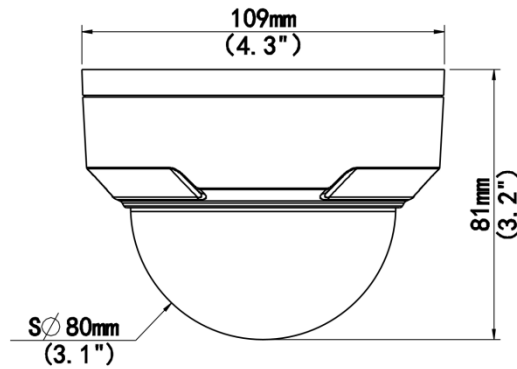

Dimensions

Accessories

TR-JB03-G-IN Junction Box for Mini Fix-dome(Support wiring from behind)	HS-205S Sunshade Shell for Fixed Focus Dome	TR-UM06-E-IN Slant Mounting Bracket for Fixed Dome
TR-A01-IN NPT 3/4" Waterproof Cable Gland	TR-SE24-IN Dome Pendent Mounting Pole 200mm	TR-SE24-A-IN Dome Pendent Mounting Pole 500mm