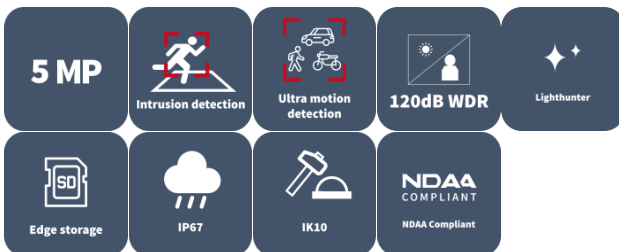

5MP HD Intelligent LightHunter IR Fixed Dome Network Camera IPC325SB-DF28(40)K-I0

Features

- High quality image with 5 MP, 1/2.7" CMOS sensor
- 5 MP (2880 × 1620)@30/25 fps; 4 MP (2560 × 1440)@30/25 fps; 3 MP (2304 × 1296)@30/25 fps; 1080P (1920 × 1080)@30/25 fps
- Ultra 265, H.265, H.264, MJPEG
- Intelligent perimeter protection, including cross line, intrusion, enter area, leave area detection
- Intelligent intrusion prevention system based on target classification significantly reduces false alarms caused by leaves, birds, and lights, accurately focusing on humans, vehicles, and non-motor vehicles
- Intelligent people flow counting and crowd density monitoring
- LightHunter technology ensures ultra-high image quality in low illumination environment
- 120 dB true WDR technology enables clear image in strong light scene
- Supports 9:16 corridor mode
- Alarm I/O: 1/1, audio I/O: 1/1
- Smart IR, up to 30 m (98.4 ft) IR distance
- MicroSD, up to 512 GB
- IK10 vandal resistant and IP67 protection