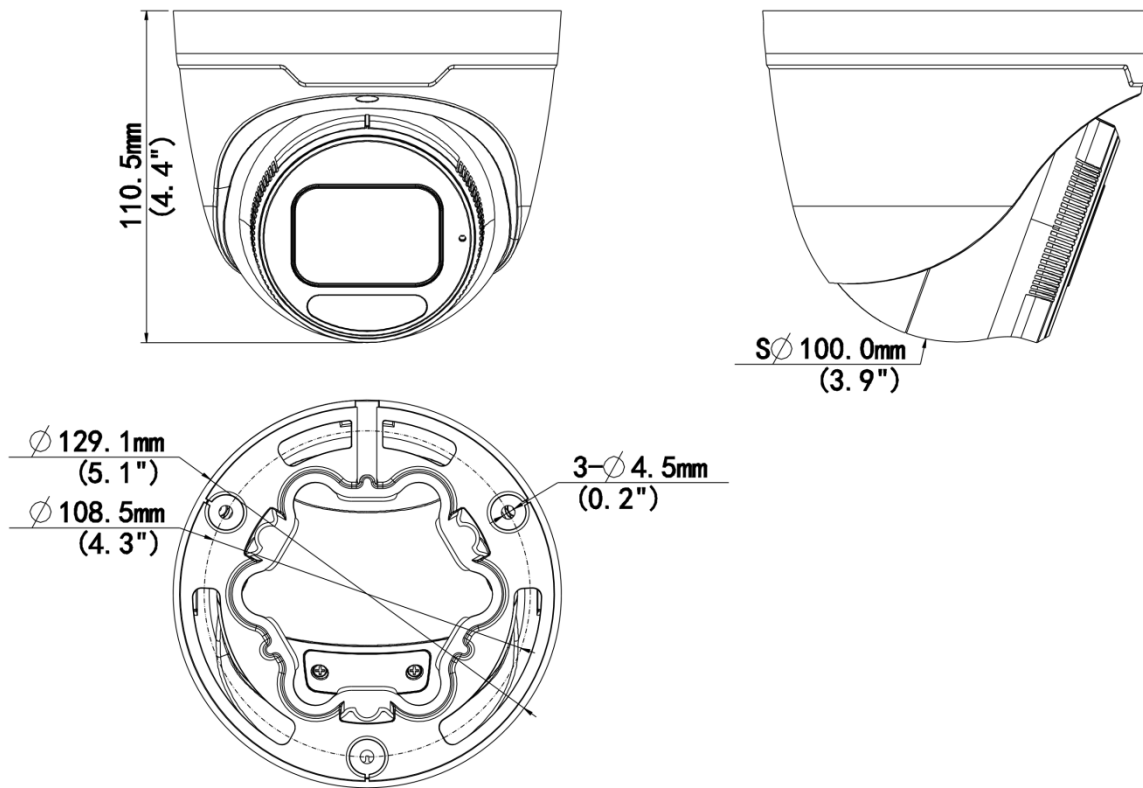

Dimensions

Accessories

TR-JB03-H-IN-V2 Junction Box for Metal Turret Camera(Support wiring from behind)	TR-A01-IN NPT 3/4" Waterproof Cable Gland	TR-SE24-IN Dome Pendant Mounting Pole 200mm
TR-SE24-A-IN Dome Pendant Mounting Pole 500mm	TR-CM24-IN Dome Pendant Mounting Bracket(Indoor)	TR-UC08-C-V2 Bullet&Dome Corner Mounting Bracket