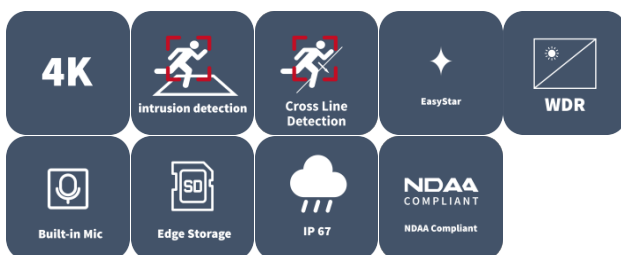

## Features

- High quality image with 8 MP, 1/2.7" CMOS sensor
- 8 MP (3840 × 2160)@20 fps; 5 MP (3072 × 1728)@30/25 fps; 4 MP (2560 × 1440)@30/25 fps; 1080P (1920 × 1080)@30/25 fps
- Ultra 265, H.265, H.264, MJPEG
- EasyStar technology ensures high image quality in low illumination environment
- 120 dB true WDR technology enables clear image in strong light scene
- Supports 9:16 corridor mode
- Built-in mic
- Smart IR, up to 50 m (164.0 ft.) IR distance
- MicroSD, up to 256 GB
- IP67 protection
- Supports PoE power supply
- 3-axis