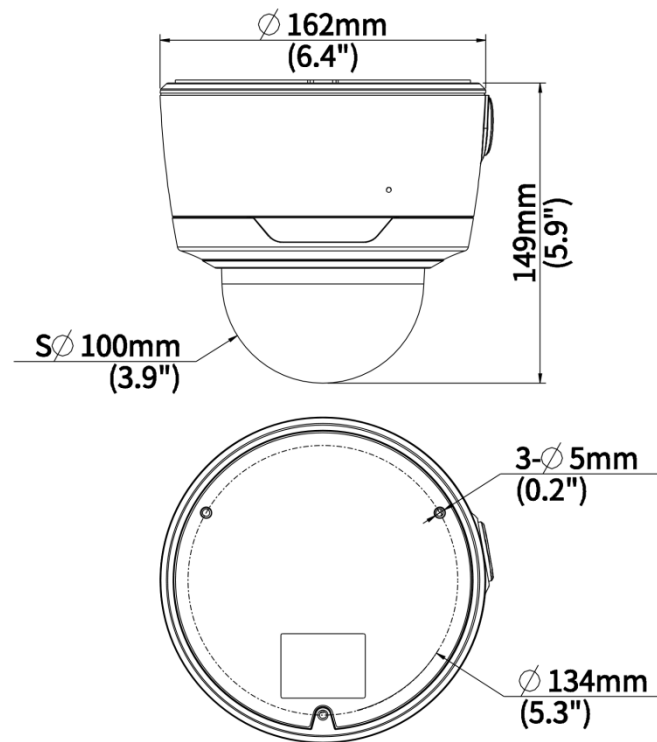

- Supports 512 G Micro SD card
- IK10 vandal resistant and IP67 protection

Specifications

Model	IPC3735SS-ADZK-I1
Camera	
Max Resolution	5 MP
Sensor	1/2.7" CMOS
Min. Illumination	Colour: 0.002 lux (F1.2, AGC ON) 0 lux with IR on
Day/Night	IR-cut filter with auto switch (ICR)
Shutter	Auto/Manual, 1 ~ 1/100000s
Adjustment Angle	Pan: 3° ~ 360°, Tilt: 0° ~ 68°, Rotate: 3° ~ 360°
S/N	>56 dB
WDR	130 dB
Lens	
Focal Length	2.7 to 13.5 mm
Iris Type	Fixed
Iris	F1.2
Field of View (H)	106.3°~ 32.5°
Field of View (V)	53.5°~ 18.0°
Field of View (D)	126.0°~ 38.5°
Lens Type	Motorized
DORI	
DORI Distance (Lens)	2.7mm, 13.5mm
DORI Distance (Detect)	60.8m(199ft), 303.8m(996.7ft)
DORI Distance (Observe)	24.3m(79.7ft), 121.5m(398.6ft)
DORI Distance (Recognize)	12.2m(40ft), 60.8m(199.5ft)
DORI Distance (Identify)	6.1m(20ft), 30.4m(99.7ft)
Illuminator	
Supplemental Light	IR

Dimensions

Accessories

TR-WM04-IN

4 Inch Hemisphere Wall Mounting Bracket

TR-UP06-IN

Universal Pole Mounting Bracket

TR-SE24-IN

Dome Pendant Mounting Pole 200m