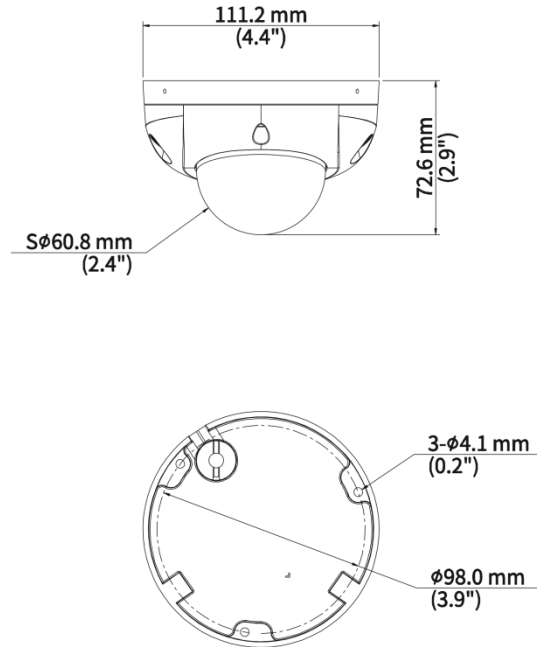

Dimensions

Accessories

TR-JB03-G-IN Junction Box for Mini Fix-dome(Support wiring from behind)	TR-JB07/WM03-G-IN-V2 Wall Mounting Assembling Bracket For 32 Fix-dome&Mini Fix-dome&Plastic Turret Camera	TR-WM03-D-IN-V2 Wall Mounting Bracket for 32 Fix-dome&Mini Fix-dome&Plastic Turret Camera
TR-UM06-E-IN Slant Mounting Bracket for Fixed Dome	TR-A01-IN NPT 3/4" Waterproof Cable Gland	TR-UP06-C-IN-V2 Pole Mounting Bracket for Bullet Junction Box Only