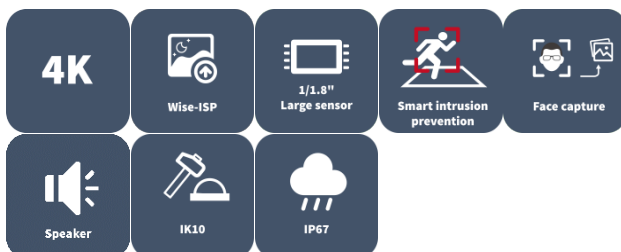

8MP OwlView Plus Tri-Guard Fixed Dual-light Turret Network Camera

IPC3638SE-ADF28(40)KMC-WP-11

Features

- High quality image with 8 MP, 1/1.8" CMOS sensor
- Features an F1.0 large-aperture lens
- 8 MP (3840 × 2160)@30/25 (default) fps; 5 MP (3072 × 1728)@30/25 fps; 4 MP (2560 × 1440)@30/25 fps; 1080P (1920 × 1080)@30/25 fps
- Ultra 265, H.265, H.264, MJPEG
- ColorHunter with Wise-ISP technology ensures 24-hour full-color images
- Intelligent perimeter protection, including cross line, intrusion, enter area, leave area detection
- Intelligent intrusion prevention system based on target classification significantly reduces false alarms caused by leaves, birds, and lights, accurately focusing on humans, vehicles, and non motor vehicles
- Intelligent people flow counting and crowd density monitoring
- Smart intrusion prevention with color retrieval
- ASM (auto scene match)
- 130 dB true WDR technology enables clear image in strong light scene
- Supports 9:16 corridor mode
- Alarm I/O: 1/1, audio I/O: 1/1
- Built-in dual-mic and speaker
- Smart IR, up to 30 m (98.4 ft) IR distance
- White light, up to 30 m (98.4 ft) warm light distance
- MicroSD, up to 512 GB