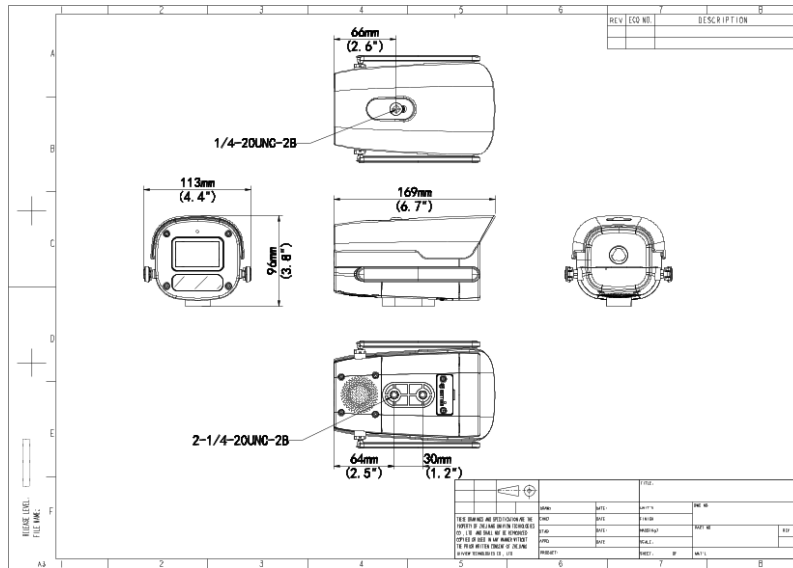

Dimensions

Zhejiang Uniview Technologies Co., Ltd.

No. 369, Xietong Road, Xixing Sub-district, Binjiang District, Hangzhou City, 310051, Zhejiang Province, China (Zhejiang) Pilot Free Trade Zone, China

Email: overseasbusiness@uniview.com; globalsupport@uniview.com

<http://www.uniview.com>

©2024 Zhejiang Uniview Technologies Co., Ltd. All rights reserved.

*Product specifications and availability are subject to change without notice.

*Despite our best efforts, technical or typographical errors may exist in this document. Uniview cannot be held responsible for any such errors and reserves the right to change the contents of this document without prior notice.