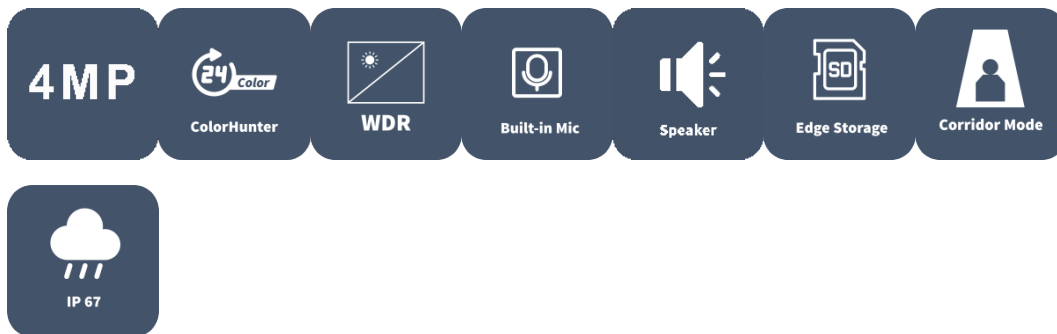

4MP HD 4G ColorHunter Fixed Bullet Network Camera

IPC2A14LP-ADF40(60)KC-4G-E

Features

- High quality image with 4MP, 1/3"CMOS sensor
- 4MP (2560*1440)@ 30/25fps; 3MP (2304*1296) @30/25fps; 2MP (1920*1080) @30/25fps
- Support 4G access to the network
- Alarm:1 in/1 out
- Audio: 1 in/1 out
- Built-in Mic & Speaker
- Smart IR, up to 50m (164ft) IR distance
- White Light, up to 30m (98ft) white light distance
- Support 512 G Micro SD card
- IP67 protection

Illuminator	Description
Supplemental Light	Dual Light
Illumination Distance (IR)	50 m (164.0 ft)
Illumination Distance (Warm Light)	30 m (98.4 ft)
Wavelength	850 nm
IR On/Off Control	Auto/Manual
Video	Description
Video Compression	Ultra 265, H.265, H.264, MJPEG
H.264 Code Profile	Baseline profile, Main profile, High profile
Frame Rate	Main Stream: 4MP (2560*1440), Max 30fps; 3MP (2304*1296), Max 30fps; 1080P (1920*1080), Max 30fps; 720P (1280*720), Max 30fps Sub Stream: 720P (1280*720), Max 30fps; D1 (720*576), Max 30fps; 640*360,Max 30fps;
Video Bit Rate	128 Kbps ~ 2048 Kbps
U-code	Support
OSD	Up to 8 OSDs
Privacy Mask	Up to 4 areas
ROI	Support
Video Stream	Dual Streams
Image	Description
White Balance	Auto, Outdoor, Fine Tune, Sodium Lamp, Locked, Auto2
Digital Noise Reduction	2D/3D DNR
Smart IR	Support
Flip	Normal, Flip Vertical, Flip Horizontal, 180°, 90° Clockwise, 90° Anti-clockwise
Dewarping	N/A
HLC	Support
BLC	Support
Defog	Digital Defog
Events	Description
Basic Detection	Motion Detection, Ultra Motion Detection, Tampering Alarm, Audio Detection
General Function	Watermark, IP Address Filtering, Access Policy, ARP Protection, RTSP Authentication, User Authentication