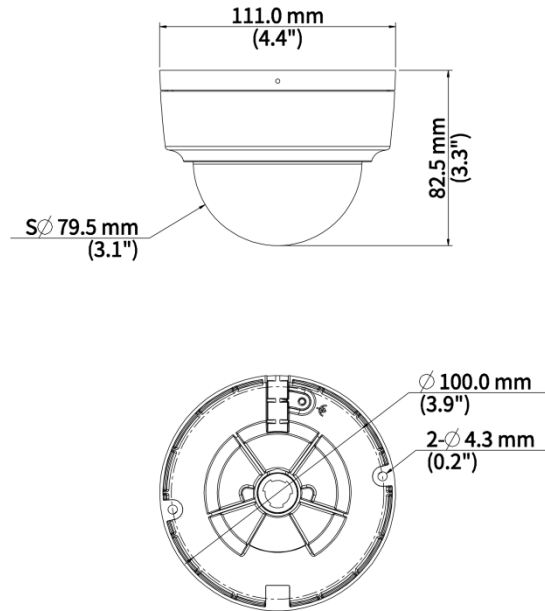

Dimensions

Accessories

TR-JB03-G-IN Junction Box for Mini Fix-dome(Support wiring from behind)	HS-205S Sunshade Shell for Fixed Focus Dome	TR-CM24-IN Dome Pendant Mounting Bracket(Indoor)
TR-SE24-A-IN Dome Pendant Mounting Pole 500mm	TR-SE24-IN Dome Pendant Mounting Pole 200mm	TR-A01-IN NPT 3/4" Waterproof Cable Gland