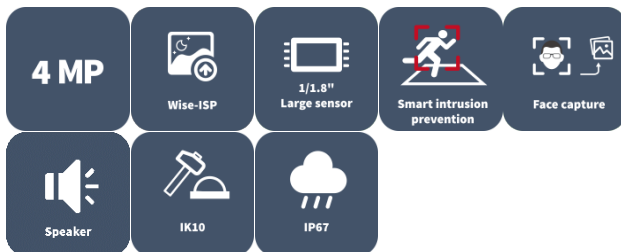

4MP OwlView Plus Tri-Guard Fixed Dual-light Turret Network Camera

IPC3634SE-ADF28(40)KMC-WP-11

Features

- High quality image with 4 MP, 1/1.8" CMOS sensor
- Features an F1.0 large-aperture lens
- 4 MP (2688 × 1520)@30/25 (default) fps; 4 MP (2560 × 1440)@30/25 fps; 3 MP (2304 × 1296)@30/25 fps; 1080P (1920 × 1080)@30/25 fps
- Ultra 265, H.265, H.264, MJPEG
- ColorHunter with Wise-ISP technology ensures 24-hour full-color images
- Intelligent perimeter protection, including cross line, intrusion, enter area, leave area detection
- Intelligent intrusion prevention system based on target classification significantly reduces false alarms caused by leaves, birds, and lights, accurately focusing on humans, vehicles, and non motor vehicles
- Intelligent people flow counting and crowd density monitoring
- Smart intrusion prevention with color retrieval
- ASM (auto scene match)
- 130 dB true WDR technology enables clear image in strong light scene
- Supports 9:16 corridor mode
- Alarm I/O: 1/1, audio I/O: 1/1
- Built-in dual-mic and speaker
- Smart IR, up to 30 m (98.4 ft) IR distance
- White light, up to 30 m (98.4 ft) warm light distance
- MicroSD, up to 512 GB