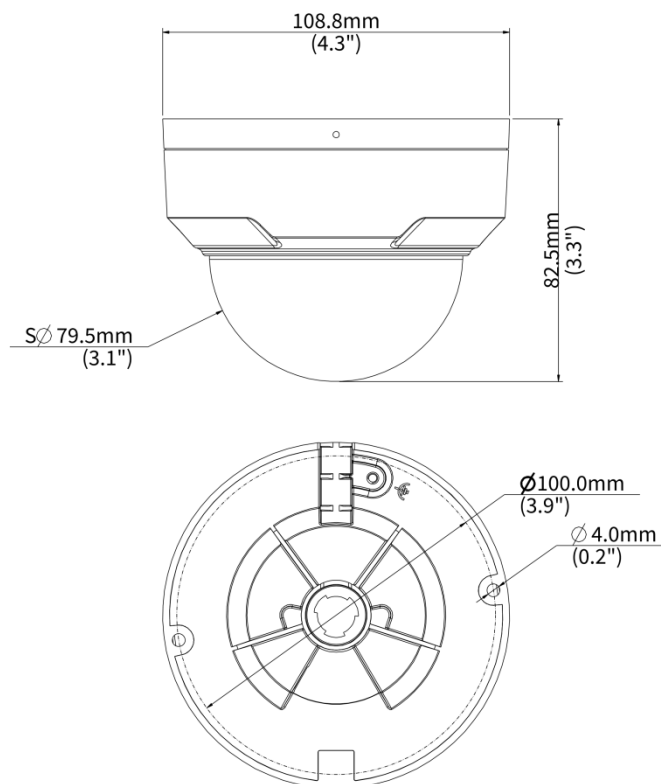

Safety	CE-LVD (EN 62368-1)
Environment	CE-RoHS (2011/65/EU ; (EU) 2015/863) ; WEEE (2012/19/EU)
Protection	IP67 (IEC 60529) IK10 (IEC 62262)
General	
Power	DC 12 V±25%, PoE (IEEE 802.3af)
Power Consumption	Max. 5.0 W
Power Interface	Ø5.5 mm coaxial power plug
Dimensions	Ø109 mm × 83 mm (Ø4.3" × 3.3") (Ø × H)
Weight	0.39 kg (0.86 lb.)
Material	Metal + Plastic
Storage Environment	-30 °C to 60 °C (-22 °F to 140 °F), Humidity: ≤ 95% RH (non-condensing)
Working Environment	-30 °C to 60 °C (-22 °F to 140 °F), Humidity: ≤ 95% RH (non-condensing)
Surge Protection	4 KV
Reset Button	N/A
Web Client Language	1 Language: English

Dimensions