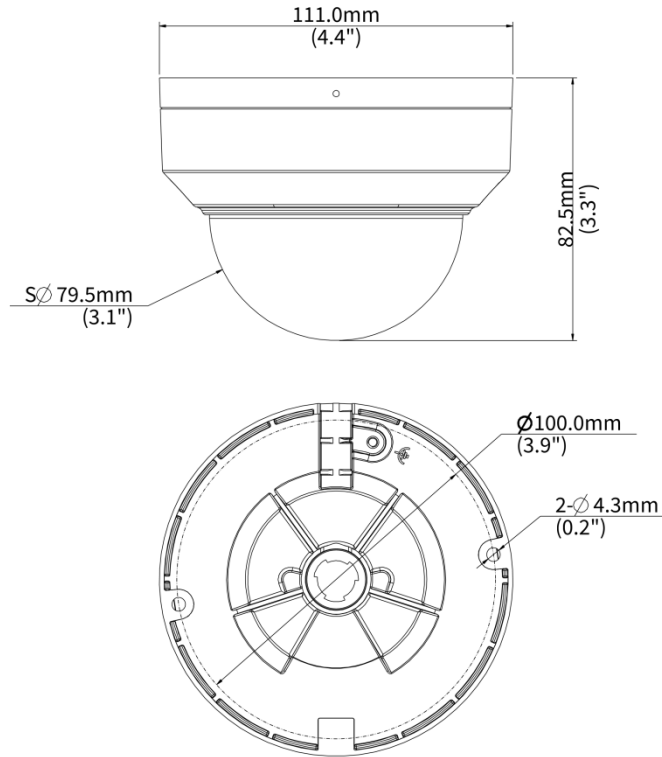

Dimensions

Accessories

TR-JB03-G-IN

Junction Box for Mini Fix-dome(Support wiring from behind)

TR-CM24-IN

Dome Pendant Mounting Bracket(Indoor)

TR-SE24-A-IN

Dome Pendant Mounting Pole 500mm

TR-SE24-IN

Dome Pendant Mounting Pole 200mm

TR-A01-IN

NPT 3/4" Waterproof Cable Gland

TR-UM06-E-IN

Slant Mounting Bracket for Fixed Dome