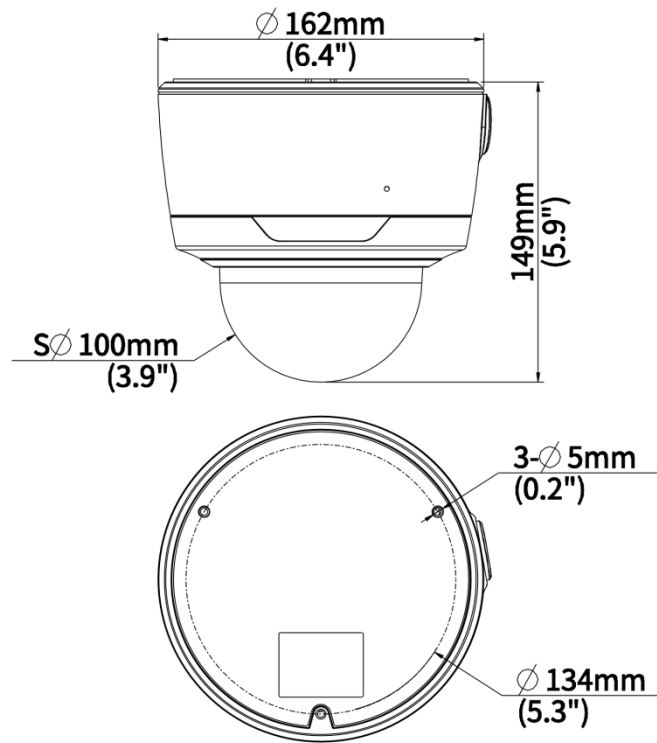

Specifications

Model	IPC3732SS-ADZK-I1
Camera	
Max Resolution	2 MP
Sensor	1/2.8" CMOS
Min. Illumination	Colour: 0.0005lux (F1.0, AGC ON) 0 lux with IR on
Day/Night	IR-cut filter with auto switch (ICR)
Shutter	Auto/Manual, 1 ~ 1/100000s
Adjustment Angle	Pan: 3° ~ 360°, Tilt: 0° ~ 68°, Rotate: 3° ~ 360°
S/N	>52 dB
WDR	130 dB
Lens	
Focal Length	2.7 to 13.5 mm
Iris Type	Fixed
Iris	F1.0
Field of View (H)	96.2°~ 26.0°
Field of View (V)	39.2°~ 18.7°
Field of View (D)	99.1°~ 31.1°
Lens Type	Motorized
DORI	
DORI Distance (Lens)	2.7mm, 13.5mm
DORI Distance (Detect)	41.9m(137.4ft), 209.5m(687.3ft)
DORI Distance (Observe)	16.8m(55.1ft), 83.8m(274.9ft)
DORI Distance (Recognize)	8.4m(27.5ft), 41.9m(137.4ft)
DORI Distance (Identify)	4.2m(13.7ft), 20.9m(68.5ft)
Illuminator	
Supplemental Light	IR
Illumination Distance (IR)	40 m (131.2 ft)
IR On/Off Control	Auto/Manual
Wavelength	850 nm
Video	
Video Compression	Ultra 265, H.265, H.264, MJPEG
H.264 Code Profile	Baseline profile, Main profile, High profile
Frame Rate	Main Stream: 2MP (1920*1080), Max 60fps; 720P (1280*720), Max 30fps; Sub Stream: 720P (1280*720), Max 30fps; D1 (720*576), Max 30fps; 640*360, Max 30fps; 2CIF(704*288), Max 30fps; CIF(352*288), Max 30fps Third Stream: D1 (720*576), Max 30fps; 640*360,Max 30fps; 2CIF(704*288), Max 30fps;CIF(352*288), Max 30fps;
Video Bit Rate	128 Kbps to 16 Mbps
U-code	Support
OSD	Up to 8 OSDs

Dimensions

Accessories

TR-WM04-IN

4 Inch Hemisphere Wall Mounting Bracket

TR-UP06-IN

Universal Pole Mounting Bracket

TR-UC08-C

Bullet&Dome Corner Mounting Bracket