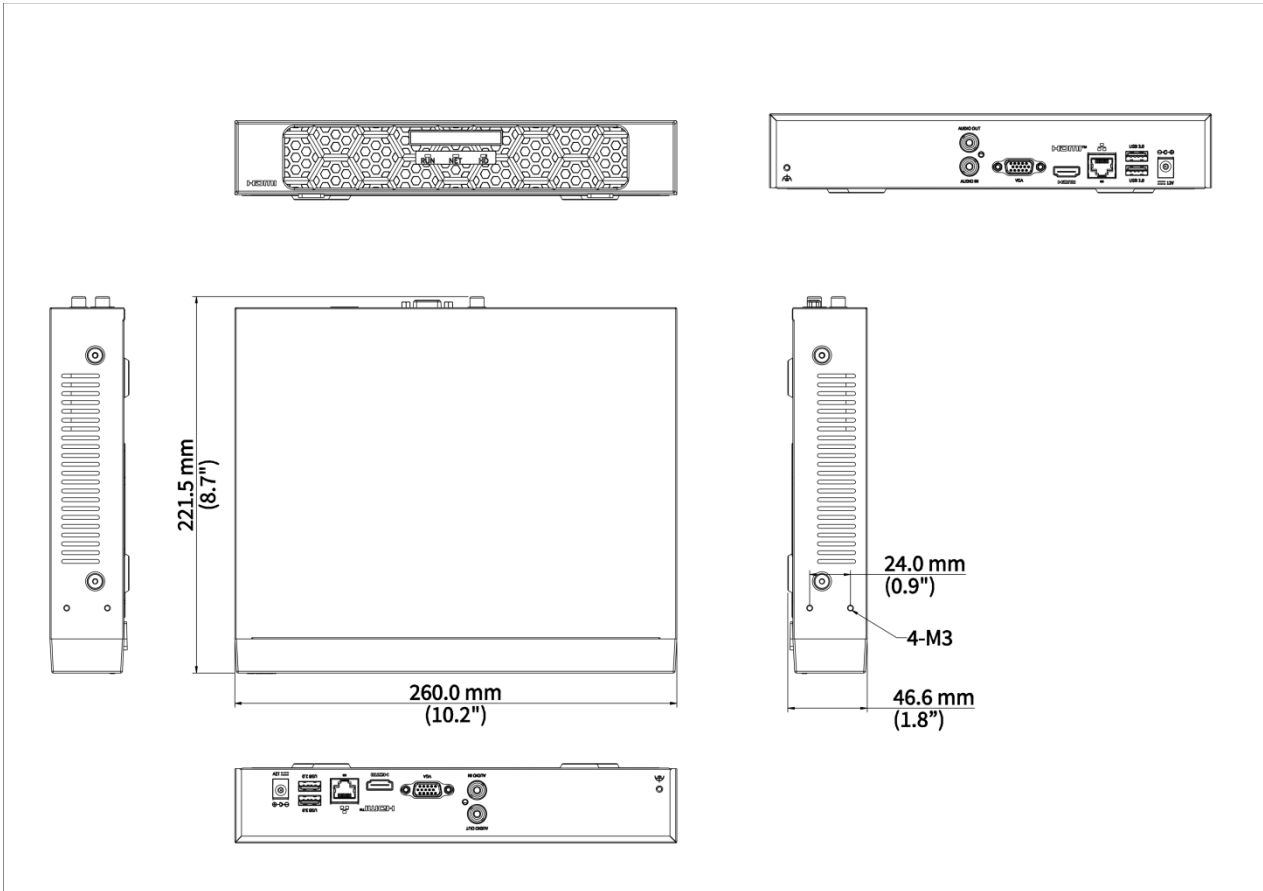

Dimensions