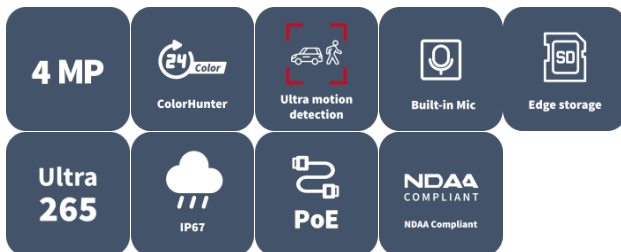

4MP HD ColorHunter Fixed Eyeball Network Camera IPC3614LB-AF28K-DL

Features

- High quality image with 4 MP, 1/3.0" CMOS sensor
- 4 MP (2560 × 1440)@25/20 fps; 3 MP (2304 × 1296)@30/25 fps; 1080P (1920 × 1080)@30/25 fps
- Ultra 265, H.265, H.264, MJPEG
- Supports 9:16 corridor mode
- Built-in mic
- Smart IR, up to 30 m (98.4 ft.) IR distance
- Warm light, up to 30 m (98.4 ft.) warm light distance
- 2D/3D DNR (digital noise reduction)
- MicroSD, up to 512 GB
- IP67 protection
- Supports PoE power supply
- 3-axis