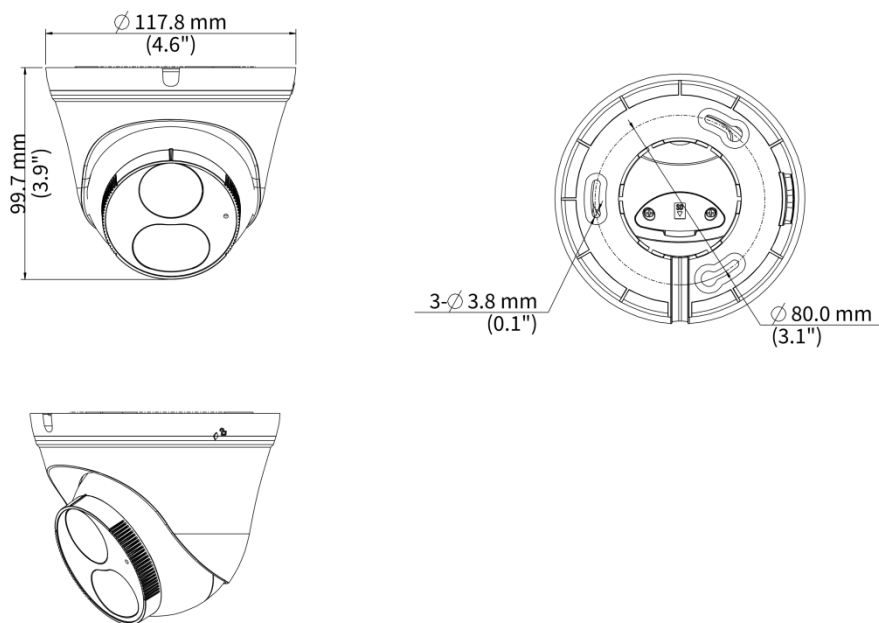

Video Output	N/A
Certification	
EMC	CE-EMC (EN 55032, EN 61000-3-3, EN IEC 61000-3-2, EN 50130) FCC (FCC 47 CFR part15 B)
Safety	CE LVD (EN 62368-1) UL/CUL (UL 62368-1, CAN/CSA C22.2 No. 62368-1)
Environment	CE-RoHS (2011/65/EU;(EU)2015/863); WEEE (2012/19/EU);
Protection	IP67 (IEC 60529)
General	
Power	DC 12 V±25%, PoE (IEEE 802.3af)
Power Consumption	Max. 2.8 W
Power Interface	Ø5.5 mm coaxial power plug
Dimensions	Ø118 mm × 98 mm (Ø4.6" × 3.9") (Ø × H)
Weight	0.29 kg (0.64 lb.)
Material	Metal + Plastic
Storage Environment	-30 °C to 60 °C (-22 °F to 140 °F), Humidity: ≤ 95% RH (non-condensing)
Working Environment	-30 °C to 60 °C (-22 °F to 140 °F), Humidity: ≤ 95% RH (non-condensing)
Surge Protection	4 KV
Reset Button	N/A
Web Client Language	4 Languages: English, Russian, Spanish, Vietnamese

Dimensions