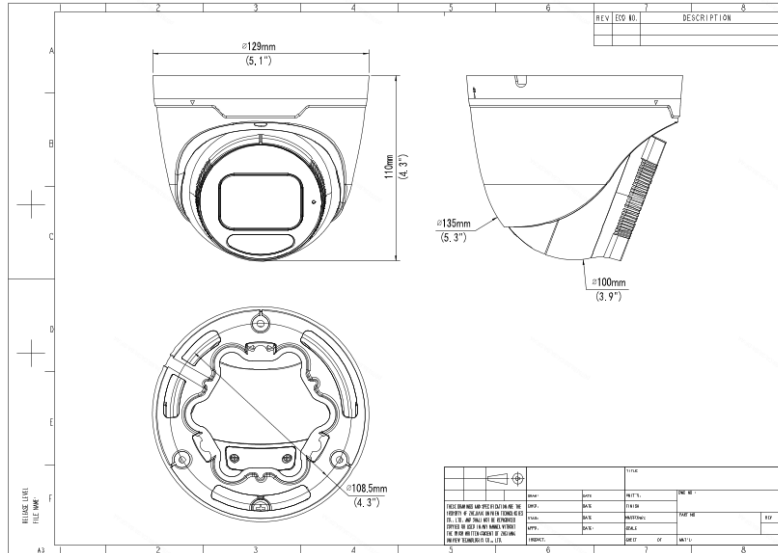

Dimensions

Accessories

TR-JB03-H-IN

Junction Box for Metal Turret Camera
(Support wiring from behind)

TR-JB07/WM03-F-IN

Wall Mounting Assembling Bracket with Back Hole for 3 Inch Hemisphere

TR-WM03-B-IN

Wall Mounting Assembling Bracket for 3 Inch Hemisphere

TR-A01-IN

NPT 3/4" Waterproof Cable Gland

TR-UP06-IN

Universal Pole Mounting Bracket

TR-UC08-C

Bullet&Dome Corner Mounting Bracket