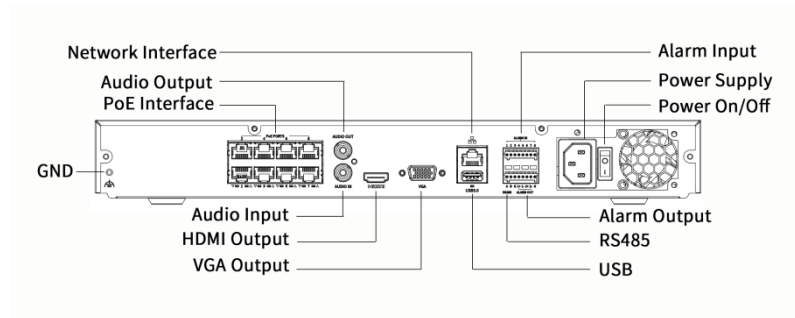

Rear Panel

Zhejiang Uniview Technologies Co., Ltd.

No. 369, Xietong Road, Xixing Sub-district, Binjiang District, Hangzhou City, 310051, Zhejiang Province, China (Zhejiang) Pilot Free Trade Zone, China

Email: overseasbusiness@uniview.com; globalsupport@uniview.com

<http://www.uniview.com>

©2024-2025 Zhejiang Uniview Technologies Co., Ltd. All rights reserved.

*Product specifications and availability are subject to change without notice.

*Despite our best efforts, technical or typographical errors may exist in this document. Uniview cannot be held responsible for any such errors and reserves the right to change the contents of this document without prior notice.