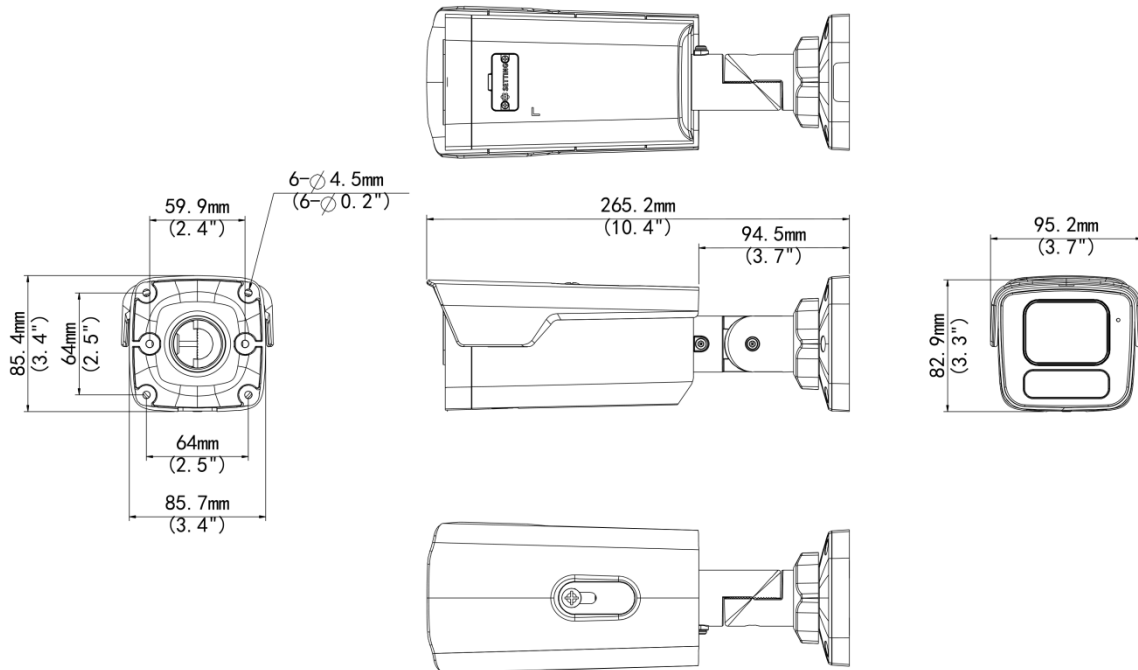

Zhejiang Uniview Technologies Co., Ltd.

No. 369, Xietong Road, Xixing Sub-district, Binjiang District, Hangzhou City, 310051, Zhejiang Province, China (Zhejiang) Pilot Free Trade Zone, China

Email: overseasbusiness@uniview.com; globalsupport@uniview.com

<http://www.uniview.com>

©2024-2025 Zhejiang Uniview Technologies Co., Ltd. All rights reserved.

*Product specifications and availability are subject to change without notice.

*Despite our best efforts, technical or typographical errors may exist in this document. Uniview cannot be held responsible for any such errors and reserves the right to change the contents of this document without prior notice.