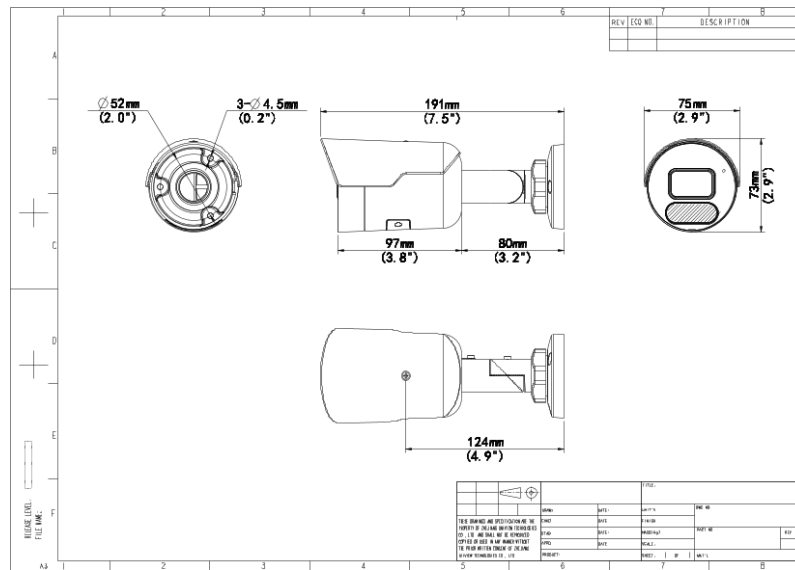

## Specifications

Camera	Description
Max Resolution	8MP
Sensor	1/2.8" CMOS
Min. Illumination	Colour: 0.0005 lux (F1.0, AGC ON)
Shutter	Auto/Manual, 1 ~ 1/100000s
Adjustment Angle	Pan: 0° ~ 360°, Tilt: 0° ~ 90°, Rotate: 0° ~ 360°
S/N	>56dB
WDR	120dB
Lens	Description
Focal Length	IPC2128SE-ADF28KM-WL-I0:2.8 mm IPC2128SE-ADF40KM-WL-I0:4.0 mm
Iris Type	Fixed
Iris	F1.0
Field of View (H)	IPC2128SE-ADF28KM-WL-I0:106.7° IPC2128SE-ADF40KM-WL-I0:87.5°
Field of View (V)	IPC2128SE-ADF28KM-WL-I0:57.1° IPC2128SE-ADF40KM-WL-I0:46.3°
Field of View (D)	IPC2128SE-ADF28KM-WL-I0:115.7° IPC2128SE-ADF40KM-WL-I0:92.4°
DORI	Description
DORI Distance (Lens)	IPC2128SE-ADF28KM-WL-I0:2.8mm IPC2128SE-ADF40KM-WL-I0:4.0mm
DORI Distance (Detect)	IPC2128SE-ADF28KM-WL-I0:86.9m(285.1ft) IPC2128SE-ADF40KM-WL-I0:124.1m(407.2ft)
DORI Distance (Observe)	IPC2128SE-ADF28KM-WL-I0:34.8m(114.2ft) IPC2128SE-ADF40KM-WL-I0:49.7m(163.1ft)
DORI Distance (Recognize)	IPC2128SE-ADF28KM-WL-I0:17.4m(57.1ft) IPC2128SE-ADF40KM-WL-I0:24.8m(81.4ft)

## Dimensions