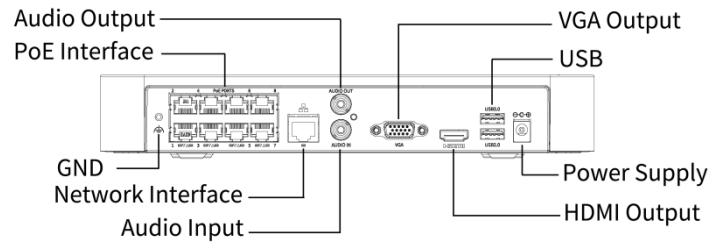

Alarm Out	N/A	
Power Supply	DC 48 V/1.35 A	DC 52 V/1.8 A
PoE		
PoE Interface	4 RJ45 10 M/100 M self-adaptive Ethernet Interface	8 RJ45 10 M/100 M self-adaptive Ethernet Interface
Max Power	Max 30 W for single port, Max 50 W in total	Max 30 W for single port, Max 75 W in total
Supported Standard	IEEE 802.3at, IEEE 802.3af	
Working Environment		
Working Temperature	-10 °C to 50 °C (14 °F to 122 °F)	
Working Humidity	≤ 90% RH (non-condensing)	
Power Consumption (without HDD)	≤ 8W	
Dimensions		
Weight (without HDD)	≤ 1Kg (2.2lb)	
Height	1U	
Dimensions	205mm × 212mm × 46.6mm (8.1" × 8.3" × 1.8")	270mm × 210mm × 46.6mm (10.6" × 8.3" × 1.8")
Certification		
Certification	CE; FCC; UL; RoHS; WEEE	
CE	EN 55032, EN 61000-3-3, EN IEC 61000-3-2, EN 55035	
FCC	Part15 Subpart B	

Dimensions

Aggregate product size diagram using "main model" as an example

Rear Panel

Zhejiang Uniview Technologies Co., Ltd.

No. 369, Xietong Road, Xixing Sub-district, Binjiang District, Hangzhou City, 310051, Zhejiang Province, China (Zhejiang) Pilot Free Trade Zone, China