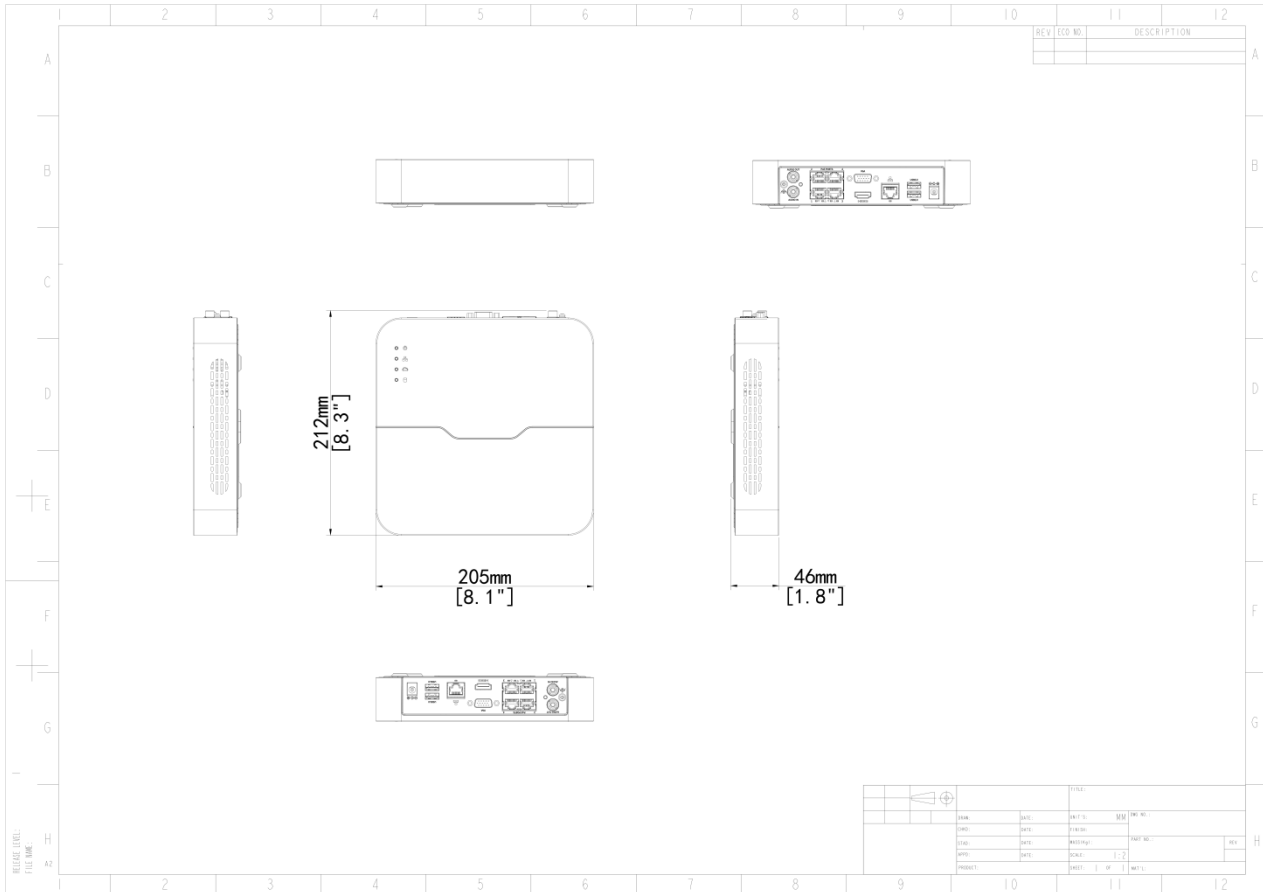

Decoding Capability Description	The resolution of each channel cannot exceed 8192 pixels in length and 4096 pixels in width	
Audio Compression	G.711A, G.711U	
Network		
Incoming Bandwidth	80 Mbps	
Outgoing Bandwidth	80 Mbps	
Remote Users	128	
Protocols	TCP/IP, P2P, NTP, DHCP, PPPoE, HTTP, HTTPS, DNS, DDNS, SNMP, SMTP, RTSP, IPv6, IPv4	
Browser(Plugin)	IE10, IE11, Chrome 45+, Edge 79+, Firefox 52+	
Video/Audio Input		
IP Video Input	4-ch	8-ch
RCA Audio Input	1-ch	
Video/Audio Output		
Video Output	Support 1-ch HDMI, 1-ch VGA, HDMI and VGA simultaneous output	
HDMI Output	4K (3840 × 2160)/30 Hz, 1920 × 1080/60 Hz, 1920 × 1080/50 Hz, 1600 × 1200/60 Hz, 1280 × 1024/60 Hz, 1280 × 720/60 Hz, 1024 × 768/60 Hz	
VGA Output	1920 × 1080/60 Hz, 1920 × 1080/50 Hz, 1600 × 1200/60 Hz, 1280 × 1024/60 Hz, 1280 × 720/60 Hz, 1024 × 768/60 Hz	
RCA Audio Output	1-ch	
Liveview Display	1/4	1/4/6/8/9
Corridor Mode Screen	3/4	3/4/5/7/9
Two-way Audio		
Two-way Audio	1-ch, RCA (Using the audio input and output)	
Snapshot		
FTP/Schedule/Event Snapshot	4-ch snapshot (max. 8 MP (3840 × 2160) video resolution, with 1080P snapshot resolution)	
Recording		
Recording Resolution	16 MP/12 MP/8 MP/6 MP/5 MP/4 MP/3 MP/1080P/960P/720P/D1/2CIF/CIF	
Num of Concurrent Playback	16-ch	
Smart		

Dimensions

Aggregate product size diagram using "main model" as an example

Rear Panel

Zhejiang Uniview Technologies Co., Ltd.

No. 369, Xietong Road, Xixing Sub-district, Binjiang District, Hangzhou City, 310051, Zhejiang Province, China (Zhejiang) Pilot Free Trade Zone, China