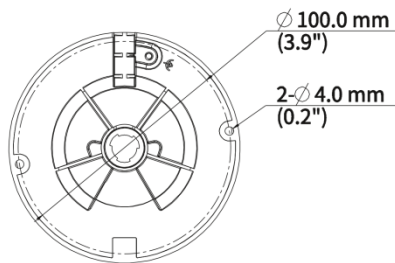

Dimensions

Accessories

TR-JB03-G-IN Junction Box for Mini Fix-dome(Support wiring from behind)	HS-205S Sunshade Shell for Fixed Focus Dome	TR-SE24-A-IN Dome Pendent Mounting Pole 500mm
TR-SE24-IN Dome Pendent Mounting Pole 200mm	TR-CM24-IN Dome Pendent Mounting Bracket(Indoor)	TR-A01-IN NPT 3/4" Waterproof Cable Gland