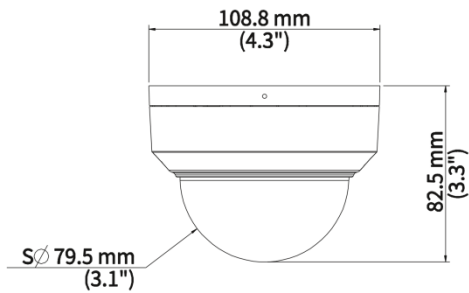

Dimensions

Accessories

TR-JB03-G-IN Junction Box for Mini Fix-dome(Support wiring from behind)	HS-205S Sunshade Shell for Fixed Focus Dome	TR-SE24-A-IN Dome Pendent Mounting Pole 500mm
TR-SE24-IN Dome Pendent Mounting Pole 200mm	TR-CM24-IN Dome Pendent Mounting Bracket(Indoor)	TR-A01-IN NPT 3/4" Waterproof Cable Gland