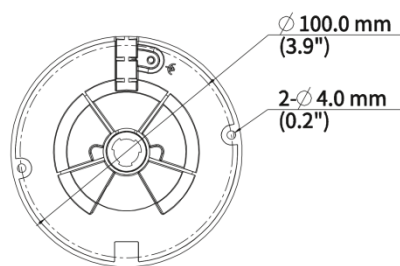

Video Output	BNC, supports TVI/AHD/CVI/CVBS
Operating Environment	
Temperature	-30°C to 60°C (-22°F to 140°F)
Humidity	≤ 95% RH (non-condensing)
Surge Protection	4 KV for power, 4 KV for video output interfaces
Ingress Protection	IP67
IK Rating	IK10
General	
Power	DC 12 V ± 25%
Power Consumption	MAX 3.3W
Mount	Wall Mount, Pole Mount, Corner Mount, Tilted Mount, Pendant Mount
Dimensions	Φ109mm*83mm (diameter*height)
Material	Metal
Weight	372g(0.82lb)

Dimensions