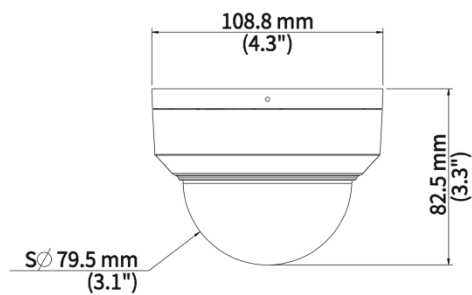

Video Output	BNC, supports TVI/AHD/CVI/CVBS
Operating Environment	
Temperature	-30°C to 60°C (-22°F to 140°F)
Humidity	≤ 95% RH (non-condensing)
Surge Protection	4 KV for power, 4 KV for video output interfaces
Ingress Protection	IP67
IK Rating	IK10
General	
Power	DC 12 V ± 25%
Power Consumption	MAX 3.3W
Mount	Wall Mount, Pole Mount, Corner Mount, Tilted Mount, Pendant Mount
Dimensions	Φ109mm*83mm (diameter*height)
Material	Metal
Weight	372g(0.82lb)

Dimensions