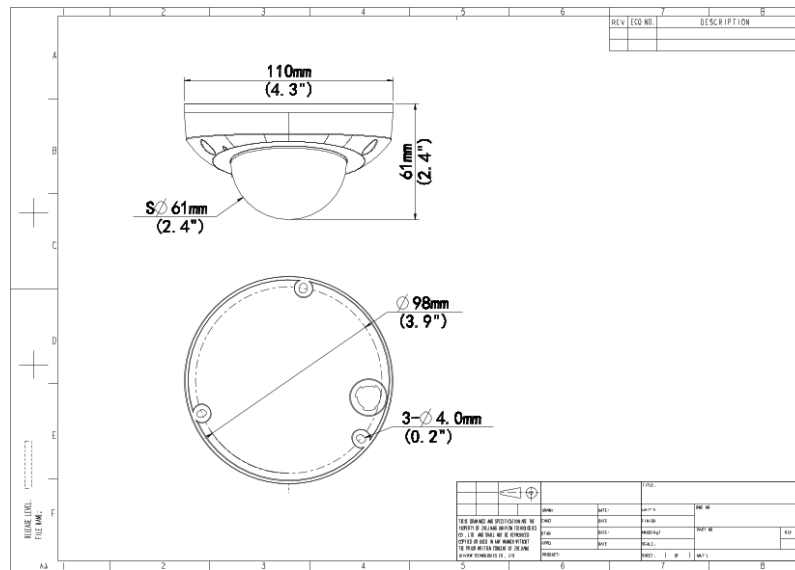

## Specifications

Camera	Description
Max Resolution	4MP
Sensor	1/3.0" CMOS
Min. Illumination	Colour:0.002 lux (F1.6, AGC ON) 0 lux with IR
Day/Night	IR-cut filter with auto switch (ICR)
Shutter	Auto/Manual, 1 ~ 1/100000s
Adjustment Angle	Pan: 0° ~ 90°, Tilt: 0° ~ 68°, Rotate: 0° ~ 360°
S/N	>52dB
WDR	120dB
Lens	Description
Focal Length	2.8 mm
Iris Type	Fixed
Iris	F1.6
Field of View (H)	101.1°
Field of View (V)	55.3°
Field of View (D)	111.1°
Lens Type	Fixed
DORI	Description
DORI Distance(Lens)	2.8mm
DORI Distance(Detect)	63.0m(206.7ft)
DORI Distance(Observe)	25.2m(82.7ft)
DORI Distance(Recognize)	12.6m(41.3ft)

## Dimensions