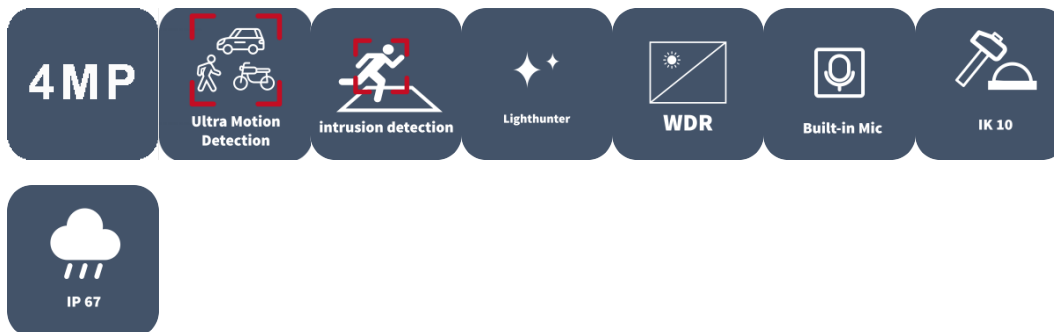

# 4MP HD Intelligent LightHunter IR Fixed Mini Dome Camera

IPC314SB-ADF28K-I0

## Features

- High quality imaging with 4MP, 1/3"CMOS sensor
- 4MP (2688\*1520)@ 30/25fps; 4MP (2560\*1440)@ 30/25fps; 3MP (2304\*1296) @30/25fps; 2MP (1920\*1080) @30/25fps
- Ultra 265, H.265, H.264, MJPEG
- Smart intrusion prevention, include cross line, intrusion, enter area, leave area detection
- Based on target classification, smart intrusion prevention significantly reduce false alarm caused by leaves, birds and lights etc., accurately focus on human and, motor vehicle and non-motor vehicle
- Intelligent
- LightHunter technology ensures ultra-high image quality in low illumination environment
- 120dB true WDR technology enables clear imaging in strong light scene
- Support 9:16 Corridor Mode
- Built-in Mic

- Smart IR, up to 30m (98ft) IR distance
- Supports 512 G Micro SD card
- IK10 vandal resistant
- IP67 protection
- Support PoE power supply
- 3-Axis