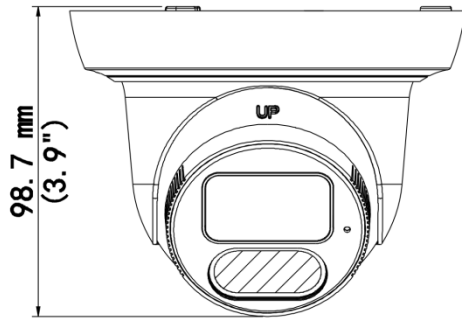

## Specifications

Model	IPC3612SS-ADF28K-I1	IPC3612SS-ADF40K-I1
<b>Camera</b>		
Max Resolution	2 MP	
Sensor	1/2.8" CMOS	
Min. Illumination	Color: 0.001 Lux (F1.6, AGC ON), 0 Lux with IR	
Day/Night	IR-cut filter with auto switch (ICR)	
Shutter	Auto/Manual, 1 ~ 1/100000s	
Adjustment Angle	Pan: 0° to 360°, Tilt: 0° to 75°, Rotate: 0° to 360°	
S/N	>52 dB	
WDR	130 dB	
<b>Lens</b>		
Focal Length	2.8 mm	4.0 mm
Iris Type	Fixed	
Iris	F1.6	
Field of View (H)	100.15°	87.5°
Field of View (V)	54.5°	46.3°
Field of View (D)	104.92°	92.4°
<b>DORI</b>		
DORI Distance (Lens)	2.8 mm	4 mm
DORI Distance (Detect)	43.4 m (142.4 ft.)	62.1 m (203.7 ft.)
DORI Distance (Observe)	17.4 m (57.1 ft.)	24.8 m (81.4 ft.)
DORI Distance (Recognize)	8.7 m (28.5 ft.)	12.4 m (40.7 ft.)
DORI Distance (Identify)	4.3 m (14.1 ft.)	6.2 m (20.3 ft.)
<b>Illuminator</b>		
Supplemental Light	IR	
Illumination Distance (IR)	40 m (131.2 ft.)	
IR On/Off Control	Auto/Manual	
Wavelength	850 nm	
<b>Video</b>		
Video Compression	Ultra 265, H.265, H.264, MJPEG	
H.264 Code Profile	Baseline profile, Main profile, High profile	
Frame Rate	Main Stream: 1080P (1920 × 1080), max. 60 fps; 720P (1280 × 720), max. 30 fps; Sub Stream: 720P (1280 × 720), max. 30 fps; D1 (720 × 576), max. 30 fps; 640 × 360, max. 30 fps; 2CIF (704 × 288), max. 30 fps; CIF (352 × 288), max. 30 fps Third Stream: D1 (720 × 576), max. 30 fps; 640 × 360, max. 30 fps; 2CIF (704 × 288), max. 30 fps; CIF (352 × 288), max. 30 fps;	
Video Bit Rate	128 Kbps to 16 Mbps	
U-code	Support	
OSD	Up to 8 OSDs	
Privacy Mask	Up to 4 areas	
ROI	Support	

## Dimensions