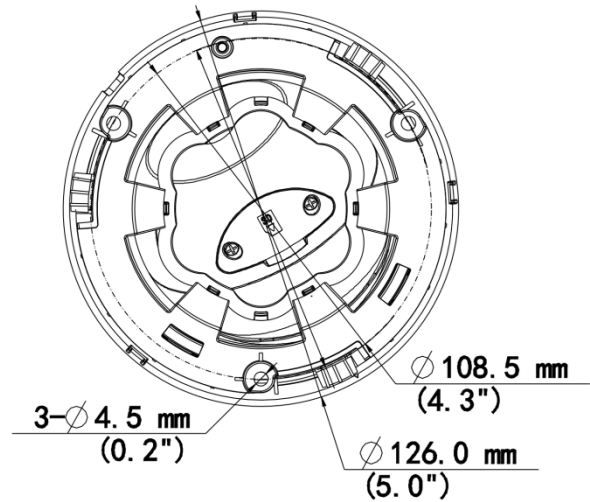

## Specifications

Model	IPC3612SS-ADF28K-I1	IPC3612SS-ADF40K-I1
<b>Camera</b>		
Max Resolution	2 MP	
Sensor	1/2.8" CMOS	
Min. Illumination	Color: 0.001 Lux (F1.6, AGC ON), 0 Lux with IR	
Day/Night	IR-cut filter with auto switch (ICR)	
Shutter	Auto/Manual, 1 ~ 1/100000s	
Adjustment Angle	Pan: 0° to 360°, Tilt: 0° to 75°, Rotate: 0° to 360°	
S/N	>52 dB	
WDR	130 dB	
<b>Lens</b>		
Focal Length	2.8 mm	4.0 mm
Iris Type	Fixed	
Iris	F1.6	
Field of View (H)	100.15°	87.5°
Field of View (V)	54.5°	46.3°
Field of View (D)	104.92°	92.4°
<b>DORI</b>		
DORI Distance (Lens)	2.8 mm	4 mm
DORI Distance (Detect)	43.4 m (142.4 ft.)	62.1 m (203.7 ft.)
DORI Distance (Observe)	17.4 m (57.1 ft.)	24.8 m (81.4 ft.)
DORI Distance (Recognize)	8.7 m (28.5 ft.)	12.4 m (40.7 ft.)
DORI Distance (Identify)	4.3 m (14.1 ft.)	6.2 m (20.3 ft.)
<b>Illuminator</b>		
Supplemental Light	IR	
Illumination Distance (IR)	40 m (131.2 ft.)	
IR On/Off Control	Auto/Manual	
Wavelength	850 nm	
<b>Video</b>		
Video Compression	Ultra 265, H.265, H.264, MJPEG	
H.264 Code Profile	Baseline profile, Main profile, High profile	
Frame Rate	Main Stream: 1080P (1920 × 1080), max. 60 fps; 720P (1280 × 720), max. 30 fps; Sub Stream: 720P (1280 × 720), max. 30 fps; D1 (720 × 576), max. 30 fps; 640 × 360, max. 30 fps; 2CIF (704 × 288), max. 30 fps; CIF (352 × 288), max. 30 fps Third Stream: D1 (720 × 576), max. 30 fps; 640 × 360, max. 30 fps; 2CIF (704 × 288), max. 30 fps; CIF (352 × 288), max. 30 fps;	
Video Bit Rate	128 Kbps to 16 Mbps	
U-code	Support	
OSD	Up to 8 OSDs	
Privacy Mask	Up to 4 areas	
ROI	Support	

## Dimensions