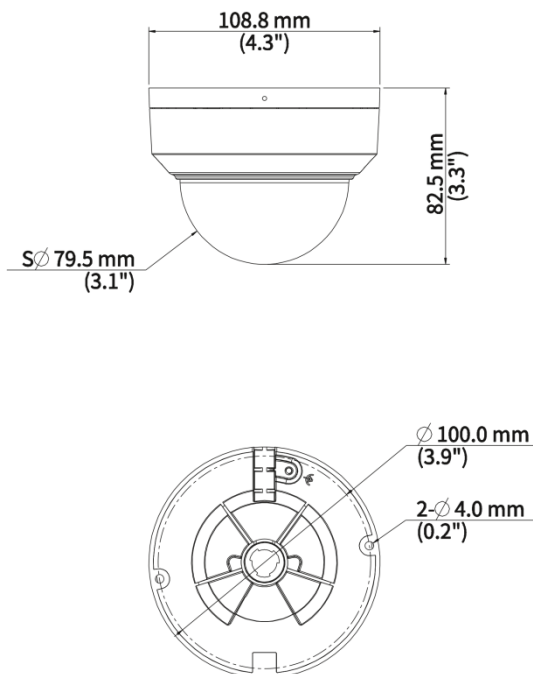

## Features

- High quality image with 1080P, 1/2.8" CMOS sensor
- 1080P (1920 × 1080)@30/25 fps; 720P (1280 × 720)@30/25 fps
- Ultra 265, H.265, H.264, MJPEG
- 120 dB true WDR technology enables clear image in strong light scene
- Supports 9:16 corridor mode
- Smart IR, up to 30 m (98.4 ft.) IR distance
- MicroSD, up to 512 GB
- IK10 vandal resistant
- IP67 protection
- Supports PoE power supply
- 3-axis

	FCC (FCC 47 CFR part15 B)
Safety	CE LVD (EN 62368-1) CB (IEC 62368-1) UL/CUL (UL 62368-1, CAN/CSA C22.2 No. 62368-1)
Environment	CE-RoHS (2011/65/EU;(EU)2015/863); WEEE (2012/19/EU);
Protection	IP67 (IEC 60529) IK10 (IEC 62262)
General	
Power	DC 12 V±25%, PoE (IEEE 802.3af)
Power Consumption	Max. 3.6 W
Power Interface	Ø5.5 mm coaxial power plug
Dimensions	Ø109 mm × 83 mm (Ø4.3" × 3.3") (Ø × H)
Weight	0.36 kg (0.79 lb.)
Material	Metal + Plastic
Working Environment	-30 °C to 60 °C (-22 °F to 140 °F), Humidity: ≤ 95% RH (non-condensing)
Storage Environment	-30 °C to 60 °C (-22 °F to 140 °F), Humidity: ≤ 95% RH (non-condensing)
Surge Protection	4 KV
Reset Button	N/A
Web Client Language	4 Languages: English, Russian, Spanish, Vietnamese

## Dimensions