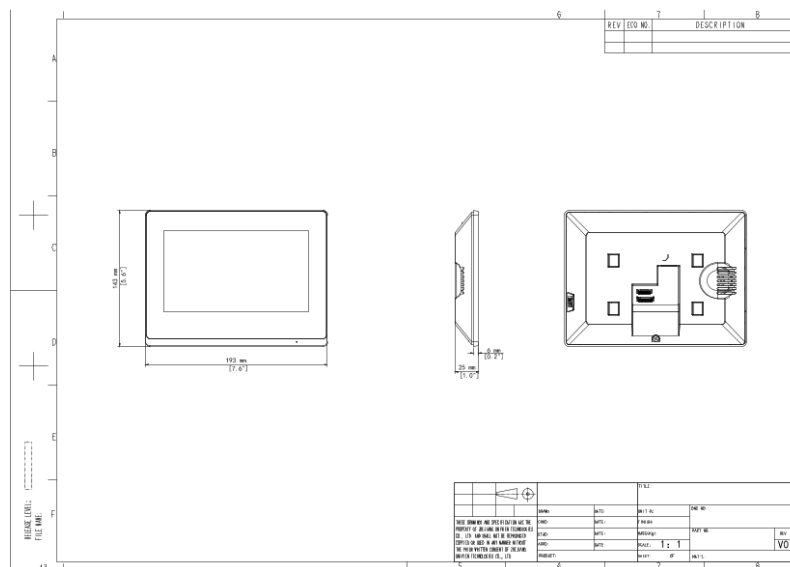

Operation System	Linux
Audio quality	Noise suppression,echo cancellation and AGC
Audio input	1 built-in omnidirectional microphone
Audio output	1 built-in speaker
Audio compression standard	MP3 G711
Audio compression bitrate	128Kbps
Interface	Power*1, network*1, RS485*1, IO output*2, IO input*8, TF card slot*1
Network	100Mbps network port, supports IEEE802.3af PoE power supply,WIFI
Weight	360g
Dimensions (L x W x H)	193mm×143mm×25mm
Operating environment	-10°C to +55°C, 10% to 90%, non-condensing, indoor
Basic business	Description
Protocol	UNV private protocol

Ordering Info

Product Model	Description

Dimensions