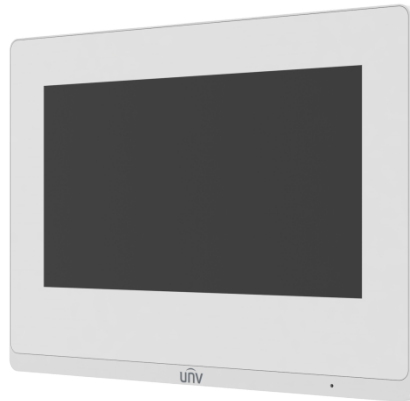

Indoor Station

OEI-372S-H-W-Z

Overview

OEI-372S-H-W-Z indoor station is one of the terminals in the digital building intercom system, with functions of video intercom, security alarm, network camera monitoring, etc., providing a safe and comfortable living environment for residents. It can be widely used in building systems such as smart communities, , and parks.

Features

- Rugged ABS casing and glass panel.
- 1024*600 HD touch screen.
- Batch configuration transfer.
- Remote opening of linked door stations, one-key opening.
- Network camera monitoring, security alarm.

Specifications

Hardware Specification	Description
Power Supply	DC12V ± 25%, IEEE802.3af, Standard PoE
Power consumption	< 10W
Screen	7-inch ultra-thin TFT LCD screen
Screen resolution	1024 × 600

Operation System	Linux
Audio quality	Noise suppression,echo cancellation and AGC
Audio input	1 built-in omnidirectional microphone
Audio output	1 built-in speaker
Audio compression standard	MP3 G711
Audio compression bitrate	128Kbps
Interface	Power*1, network*1, RS485*1, IO output*2, IO input*8, TF card slot*1
Network	100Mbps network port, supports IEEE802.3af PoE power supply,WIFI
Weight	360g
Dimensions (L x W x H)	193mm×143mm×25mm
Operating environment	-10°C to +55°C, 10% to 90%, non-condensing, indoor
Basic business	Description
Protocol	UNV private protocol