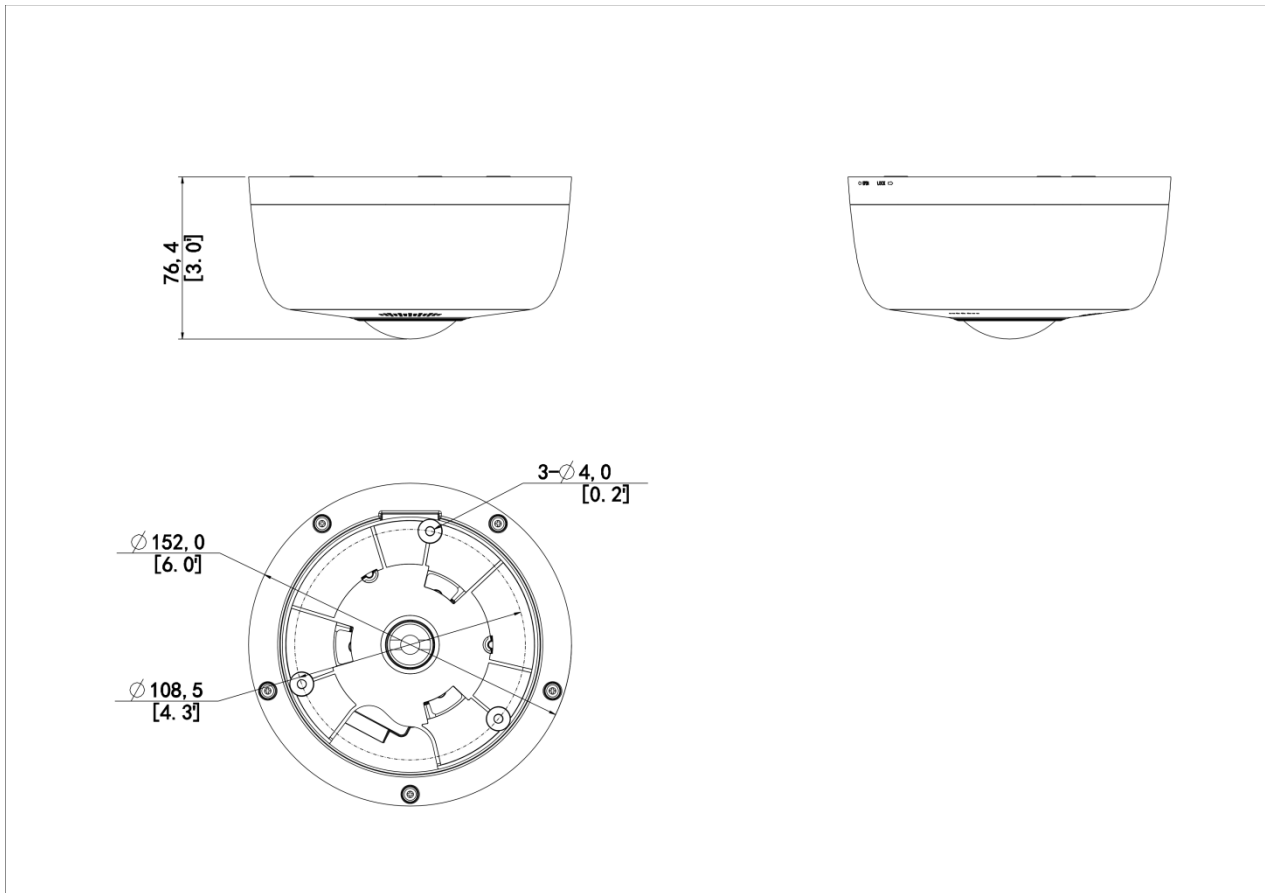

# 12MP Parking Space Detection Fisheye Camera PKC17C0@12-C

# Specifications

Model	PKC17C0@12-C
<b>Camera</b>	
Sensor	1/1.7" 12MP CMOS
Focal length	1.8mm
Shutter	1/100000 to 1/25s
Minimum illumination	0.03lux
Lens type	Fixed-focal lens
Iris	F2.0
FOV	180°
<b>Display Parameters</b>	
Resolution	Main stream: 3840*2160; Sub stream: 3280*2464, 2000*2000; Third stream: 720*576 (D1), 352*288 (CIF)
<b>Image</b>	
Frame rate	20, 18, 16, 15, 12, 10, 8, 6, 5, 4, 3, 2, 1
Video compression	H.264 (default), H.265
ROI	Support, up to 8 areas
Video OSD	Supports custom OSD on live view and image
Image OSD	Supports custom OSD on live view and image
Privacy mask	Support, up to 4 areas
<b>Interface</b>	
Network interface	1 x 1000M/100M/10M adaptive Ethernet copper port
Serial port	1 xRS485
Boolean output	1 x alarm output
Boolean input	2 x alarm input
Audio interface	1 x audio output, 1 x audio input
Built-in mic	Support
Built-in speaker	Support
BNC	Support
<b>Service Config</b>	
Third-party server	Two photo servers via HTTP, VIID, and FTP protocols; MQTT server via MQTT protocol
<b>Smart</b>	
Parking space detection	Supports detecting 12 parking spaces
Parking space detection rate	99%
<b>Structure</b>	
Indicator	7-color LED indicator, displays the parking space status
Mount method	Adapter panel
<b>General</b>	
Power supply	DC 12V ±25%, PoE (802.3at)
Weight	690g
Ingress protection	IP67

## Dimensions