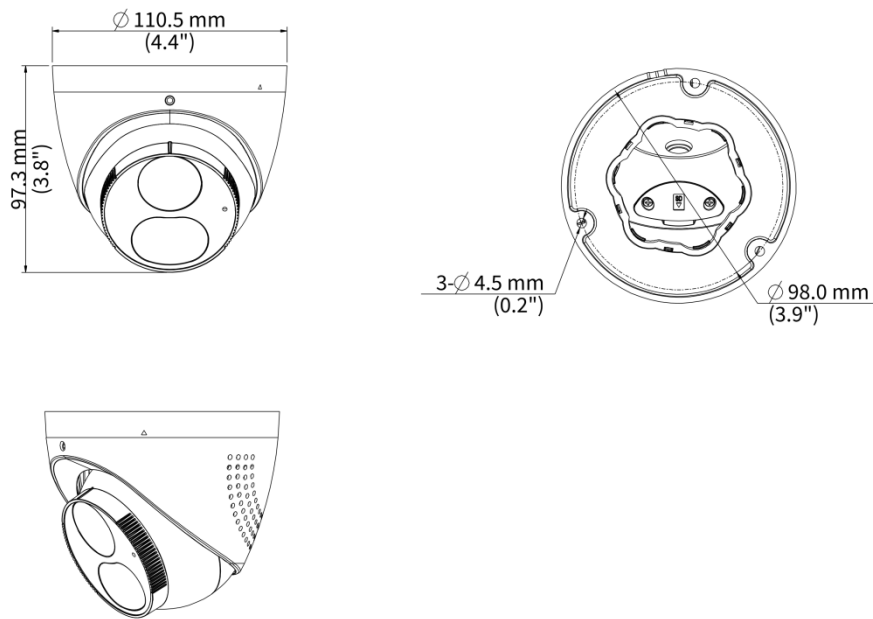

Web Client Language

20 Languages: Traditional Chinese, English, Simplified Chinese, Polish, German, Russian, French, Korean, Dutch, Czech, Portuguese (Europe), Portuguese (Brazil), Japanese, Thai, Turkish, Spanish (Latin America), Spanish (Europe), Hungarian, Italian, Vietnamese

Dimensions

Accessories

TR-JB03-G-IN

Junction Box for Mini Fix-dome (Support wiring from behind)

TR-JB07/WM03-G-IN

Wall Mounting Assembling Bracket For 32 Fix-dome & Mini Fix-dome & Plastic Turret Camera

TR-WM03-D-IN

Wall Mounting Bracket for 32 Fix-dome & Mini Fix-dome & Plastic Turret Camera