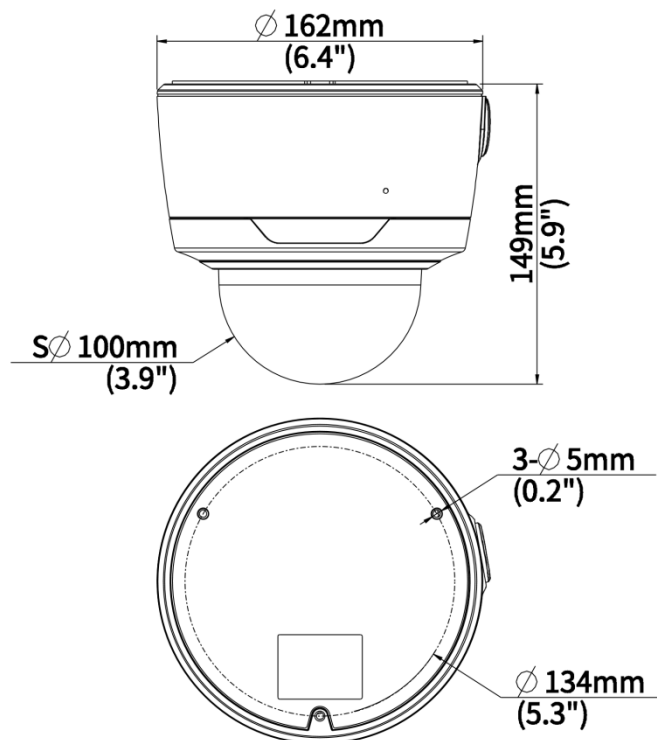

## Specifications

Model	IPC3735SS-ADZK-I1
<b>Camera</b>	
Max Resolution	5 MP
Sensor	1/2.7" CMOS
Min. Illumination	Color: 0.002 Lux (F1.2, AGC ON), 0 Lux with IR on
Day/Night	IR-cut filter with auto switch (ICR)
Shutter	Auto/Manual, 1 ~ 1/100000s
Adjustment Angle	Pan: 3° to 360°, Tilt: 0° to 68°, Rotate: 3° to 360°
S/N	>56 dB
WDR	130 dB
<b>Lens</b>	
Focal Length	2.7 to 13.5 mm
Iris Type	Fixed
Iris	F1.2
Field of View (H)	106.3° to 32.5°
Field of View (V)	53.5° to 18.0°
Field of View (D)	126.0° to 38.5°
Lens Type	Motorized
<b>DORI</b>	
DORI Distance (Lens)	2.7 to 13.5 mm
DORI Distance (Detect)	60.8 m to 303.8 m (199.5 ft. to 996.7 ft.)
DORI Distance (Observe)	24.3 m to 121.5 m (79.7 ft. to 398.6 ft.)
DORI Distance (Recognize)	12.2 m to 60.8 m (40.0 ft. to 199.5 ft.)
DORI Distance (Identify)	6.1 m to 30.4 m (20.0 ft. to 99.7 ft.)
<b>Illuminator</b>	
Supplemental Light	IR
Illumination Distance (IR)	40 m (131.2 ft.)
IR On/Off Control	Auto/Manual
Wavelength	850 nm
<b>Video</b>	
Video Compression	Ultra 265, H.265, H.264, MJPEG
H.264 Code Profile	Baseline profile, Main profile, High profile
Frame Rate	Main Stream: 5 MP (2880 × 1620), max. 30 fps; 4 MP (2560 × 1440), max. 30 fps; 3 MP (2304 × 1296), max. 30 fps; 1080P (1920 × 1080), max. 30 fps; Sub Stream: 1080P (1920 × 1080), max. 30 fps; 720P (1280 × 720), max. 30 fps; D1 (720 × 576), max. 30 fps; 640 × 360, max. 30 fps; 2CIF (704 × 288), max. 30 fps; CIF (352 × 288), max. 30 fps; Third Stream: D1 (720 × 576), max. 30 fps; 640 × 360, max. 30 fps; 2CIF (704 × 288), max. 30 fps; CIF (352 × 288), max. 30 fps;
Video Bit Rate	128 Kbps to 16 Mbps
U-code	Support
OSD	Up to 8 OSDs

## Dimensions