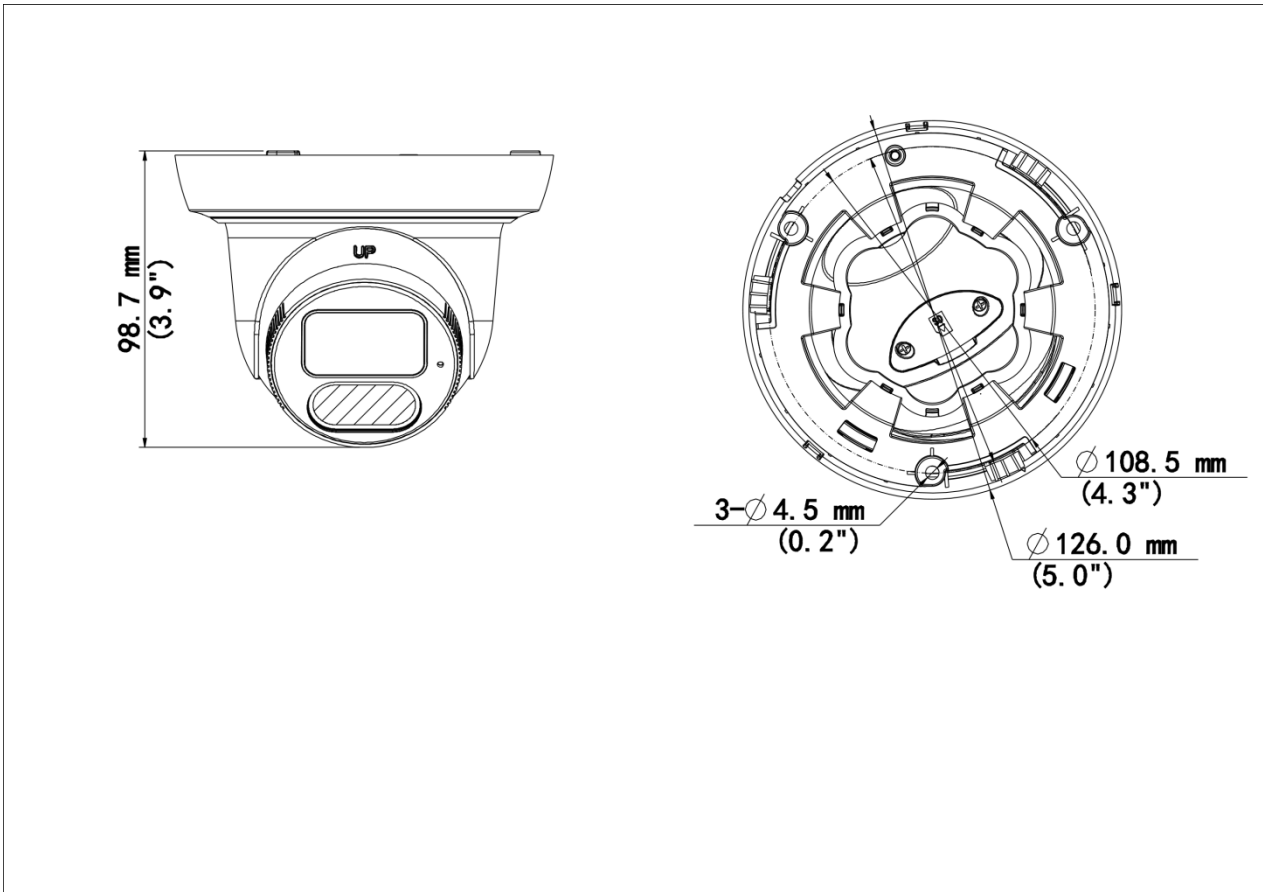

Accessories

TR-JB03-H-IN

Junction Box for Metal Turret Camera
(Support wiring from behind)

TR-JB07/WM03-F-IN

Wall Mounting Assembling Bracket
with Back Hole for 3 Inch Hemisphere

TR-WM03-B-IN

Wall Mounting Assembling Bracket for
3 Inch Hemisphere

TR-A01-IN

NPT 3/4" Waterproof Cable Gland

TR-UP06-IN

Universal Pole Mounting Bracket

TR-UC08-C

Bullet & Dome Corner Mounting Bracket