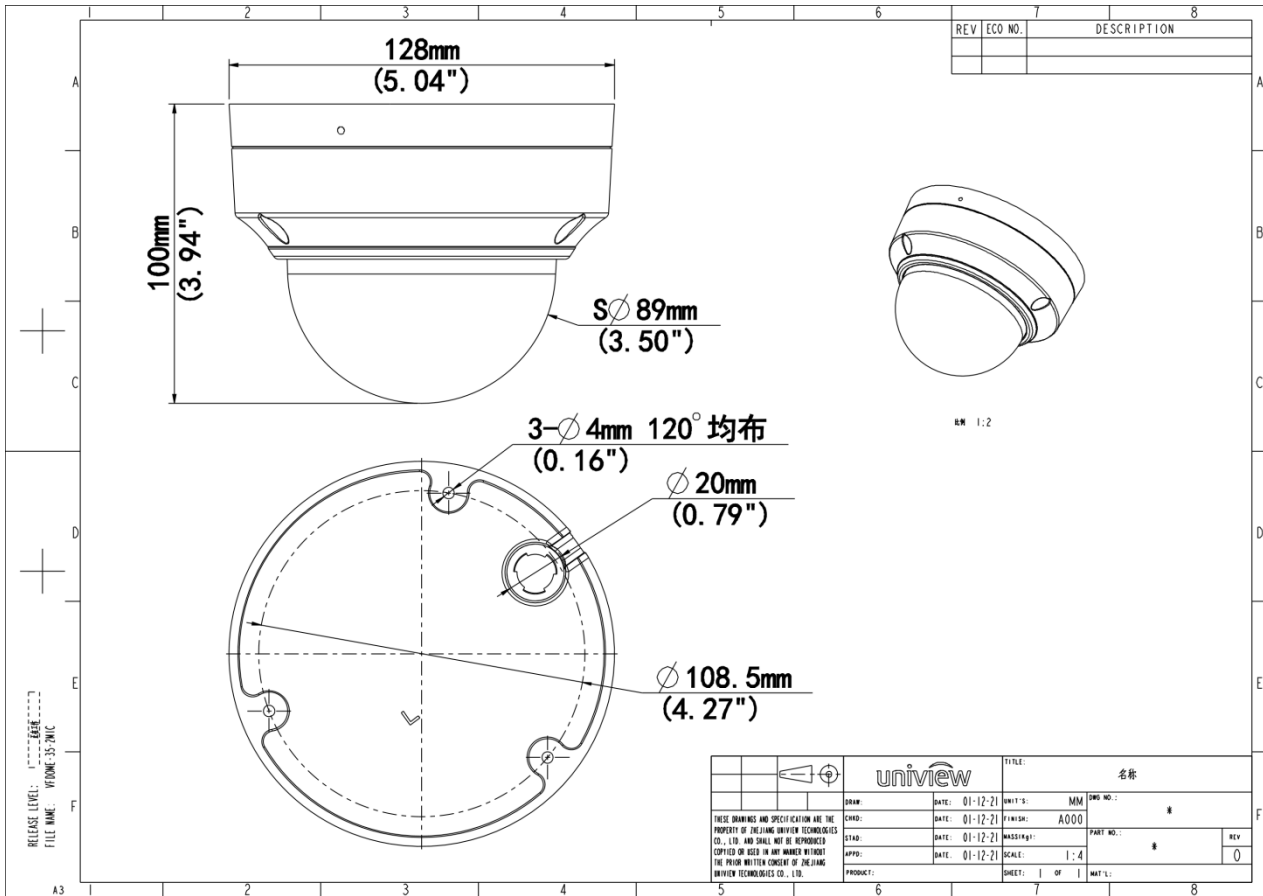

Dimensions

Zhejiang Uniview Technologies Co., Ltd.

No. 369, Xietong Road, Xixing Sub-district, Binjiang District, Hangzhou City, 310051, Zhejiang Province, China (Zhejiang) Pilot Free Trade Zone, China

Email: overseasbusiness@uniview.com; globalsupport@uniview.com

<http://www.uniview.com>

©2024 Zhejiang Uniview Technologies Co., Ltd. All rights reserved.

*Product specifications and availability are subject to change without notice.

*Despite our best efforts, technical or typographical errors may exist in this document. Uniview cannot be held responsible for any such errors and reserves the right to change the contents of this document without prior notice.