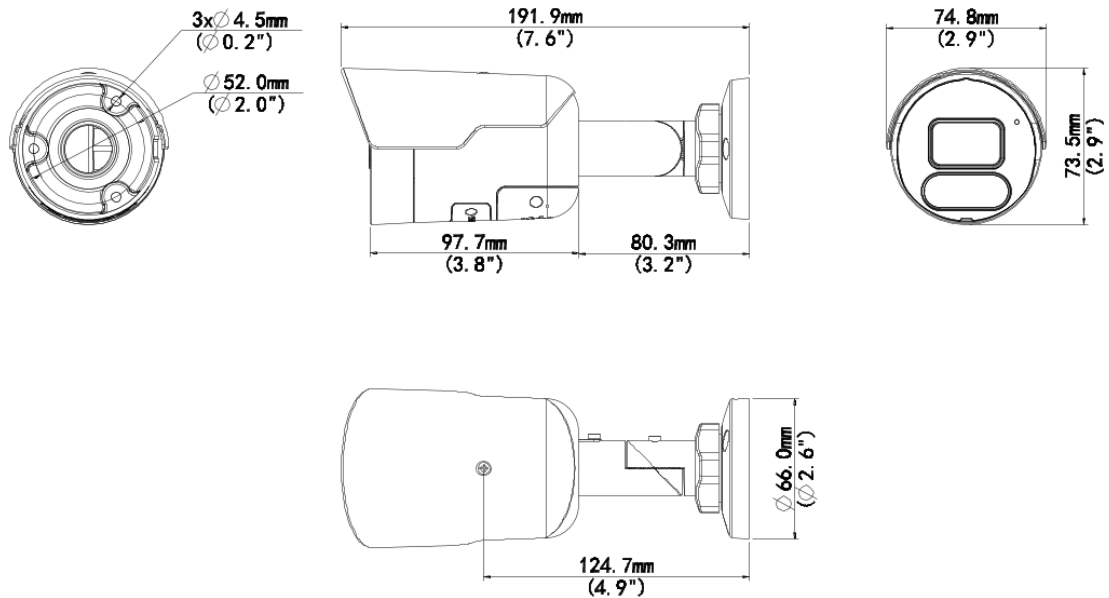

## Features

- High quality image with 8 MP, 1/2.8" CMOS sensor
- 8 MP (3840 × 2160)@20 fps; 5 MP (3072 × 1728)@30/25 fps; 4 MP (2560 × 1440)@30/25 fps; 1080P (1920 × 1080)@30/25 fps
- Ultra 265, H.265, H.264, MJPEG
- 120 dB true WDR technology enables clear image in strong light scene
- Supports 9:16 corridor mode
- Built-in mic and speaker
- Smart IR, up to 30 m (98.4 ft.) IR distance
- MicroSD, up to 512 GB
- IP67 protection
- Supports PoE power supply
- 3-axis

## Specifications

Model	IPC2128SR-ADF28KMC-DL-H
<b>Camera</b>	
Max Resolution	8 MP
Sensor	1/2.8" CMOS
Min. Illumination	Color: 0.005 Lux (F1.6, AGC ON), 0 Lux with light
Day/Night	IR-cut filter with auto switch (ICR)
Shutter	Auto/Manual, 1 ~ 1/100000s
Adjustment Angle	Pan: 0° to 360°, Tilt: 0° to 90°, Rotate: 0° to 360°
S/N	>56 dB
WDR	120 dB
<b>Lens</b>	
Focal Length	2.8 mm
Iris Type	Fixed
Iris	F1.6
Field of View (H)	98.7°
Field of View (V)	53.9°
Field of View (D)	103.6°
Lens Type	Fixed
<b>DORI</b>	
DORI Distance (Lens)	2.8 mm
DORI Distance (Detect)	87.0 m (285.3 ft.)
DORI Distance (Observe)	34.8 m (114.2 ft.)
DORI Distance (Recognize)	17.4 m (57.1 ft.)
DORI Distance (Identify)	8.7 m (28.5 ft.)
<b>Illuminator</b>	
Supplemental Light	Dual light
Illumination Distance (IR)	30 m (98.4 ft.)
Illumination Distance (Warm Light)	30 m (98.4 ft.)
Wavelength	850 nm
Light On/Off Control	Auto/Manual
<b>Video</b>	
Video Compression	Ultra 265, H.265, H.264, MJPEG
H.264 Code Profile	Baseline profile, Main profile, High profile
Frame Rate	Main Stream: 8 MP (3840 × 2160), max. 20 fps; 5 MP (3072 × 1728), max. 30 fps; 4 MP (2560 × 1440), max. 30 fps; 1080P (1920 × 1080), max. 30 fps; 720P (1280 × 720), max. 30 fps; Sub Stream: 1080P (1920 × 1080), max. 30 fps; 720P (1280 × 720), max. 30 fps; D1 (720 × 576), max. 30 fps; 640 × 360, max. 30 fps; 2CIF (704 × 288), max. 30 fps; CIF (352 × 288), max. 30 fps;
Video Bit Rate	128 Kbps to 16 Mbps
U-code	Support
OSD	Up to 4 OSDs

## Dimensions