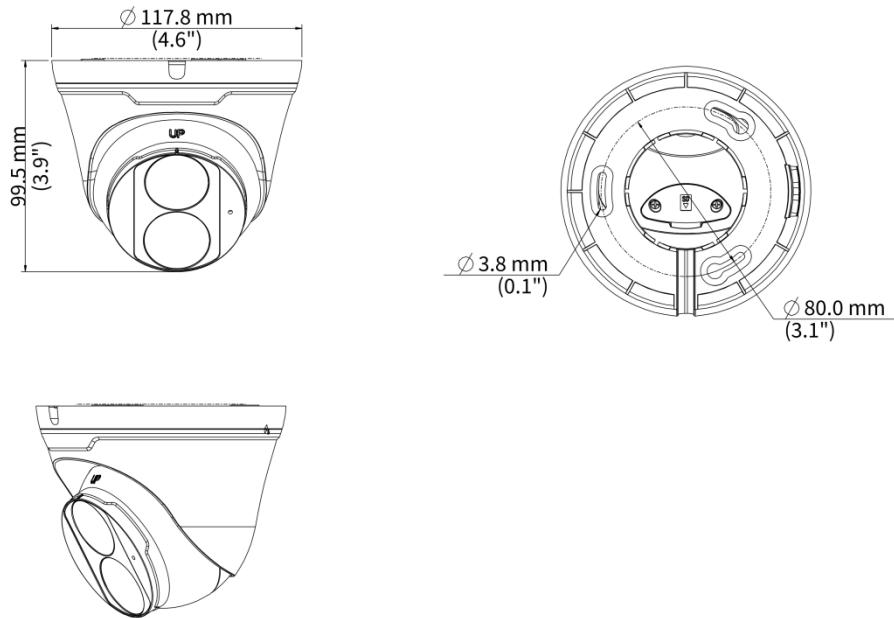

Dimensions

Accessories

TR-JB03-I-IN

Junction Box for Plastic Turret Camera
(Support wiring from behind)

TR-JB07/WM03-G-IN

Wall Mounting Assembling Bracket For
or 32 Fix-dome&Mini Fix-
dome&Plastic Turret Camera

TR-WM03-D-IN

Wall Mounting Bracket for 32 Fix-
dome&Mini Fix-
dome&Plastic Turret Camera