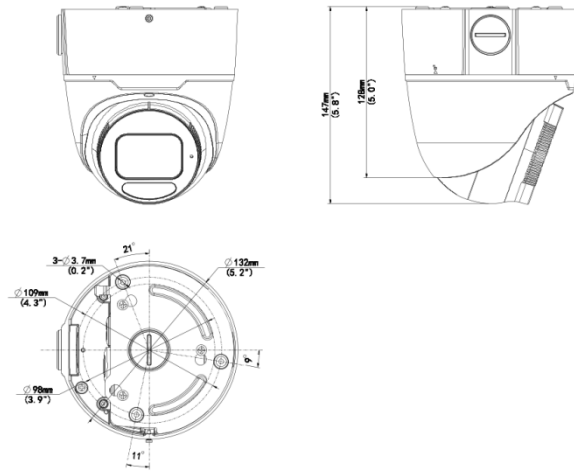

Specifications

Camera	Description
Max Resolution	5MP
Sensor	1/2.7" CMOS
Min. Illumination	Colour: 0.002 lux (F1.2, AGC ON) 0 lux with IR on
Day/Night	IR-cut filter with auto switch (ICR)
Shutter	Auto/Manual, 1 ~ 1/100000s
Adjustment Angle	Pan: 0° ~ 360°, Tilt: 0° ~ 75°, Rotate: 0° ~ 360°
S/N	>56dB
WDR	130dB
Lens	Description
Focal Length	2.7 ~ 13.5 mm
Iris Type	Fixed
Iris	F1.2
Field of View (H)	106.3°~ 32.5°
Field of View (V)	53.5°~ 18.0°
Field of View (D)	126.0°~ 38.5°
Lens Type	Motorized
DORI	Description
DORI Distance (Lens)	2.7mm, 13.5mm
DORI Distance (Detect)	60.8m(199ft), 303.8m(996.7ft)
DORI Distance (Observe)	24.3m(79.7ft), 121.5m(398.6ft)
DORI Distance (Recognize)	12.2m(40ft), 60.8m(199.5ft)

Dimensions

Accessories

TR-WM03-B-IN

Wall Mounting Assembling Bracket for 3 Inch Hemisphere

TR-SE24-IN

Dome Pendant Mounting Pole 200m

TR-SE24-A-IN

Dome Pendant Mounting Pole 500m