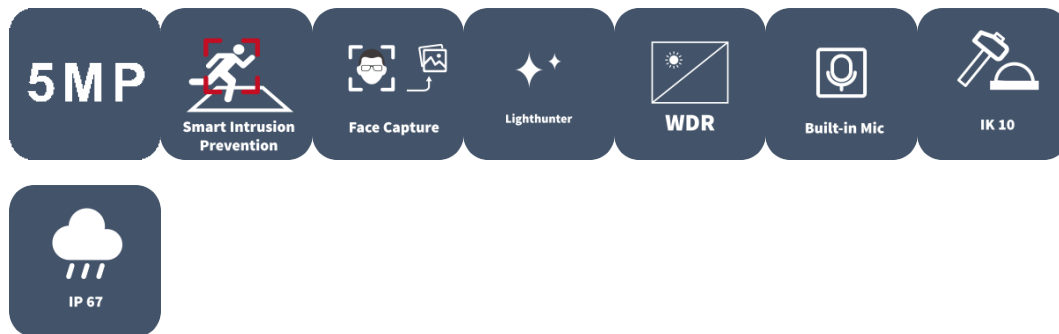

5MP HD Intelligent LightHunter IR VF Eyeball Network Camera

IPC3635SS-ADZK-I1

Features

- High quality image with 5MP, 1/2.7"CMOS sensor
- 5MP (2880*1620)@ 30/25fps; 4MP (2560*1440)@ 30/25fps; 3MP (2304*1296) @30/25fps; 2MP (1920*1080) @30/25fps
- Ultra 265, H.265, H.264, MJPEG
- Smart intrusion prevention, include cross line, intrusion, enter area, leave area detection
- Based on target classification, smart intrusion prevention significantly reduce false alarm caused by leaves, birds and lights etc., accurately focus on human and, motor vehicle and non-motor vehicle
- Intelligent
- Intelligent People Flow Counting and Crowd Density Monitoring
- Smart intrusion prevention with Color retrieval
- Auto Scene Match (ASM) (Only WDR)
- LightHunter technology ensures ultra-high image quality in low illumination environment

- 130dB true WDR technology enables clear image in strong light scene
- Support 9:16 Corridor Mode
- Alarm:1 in/1 out, Audio: 1 in/1 out, Built-in Mic
- Smart IR, up to 40m (131ft) IR distance
- Supports 512 G Micro SD card
- IK10 vandal resistant and IP67 protection