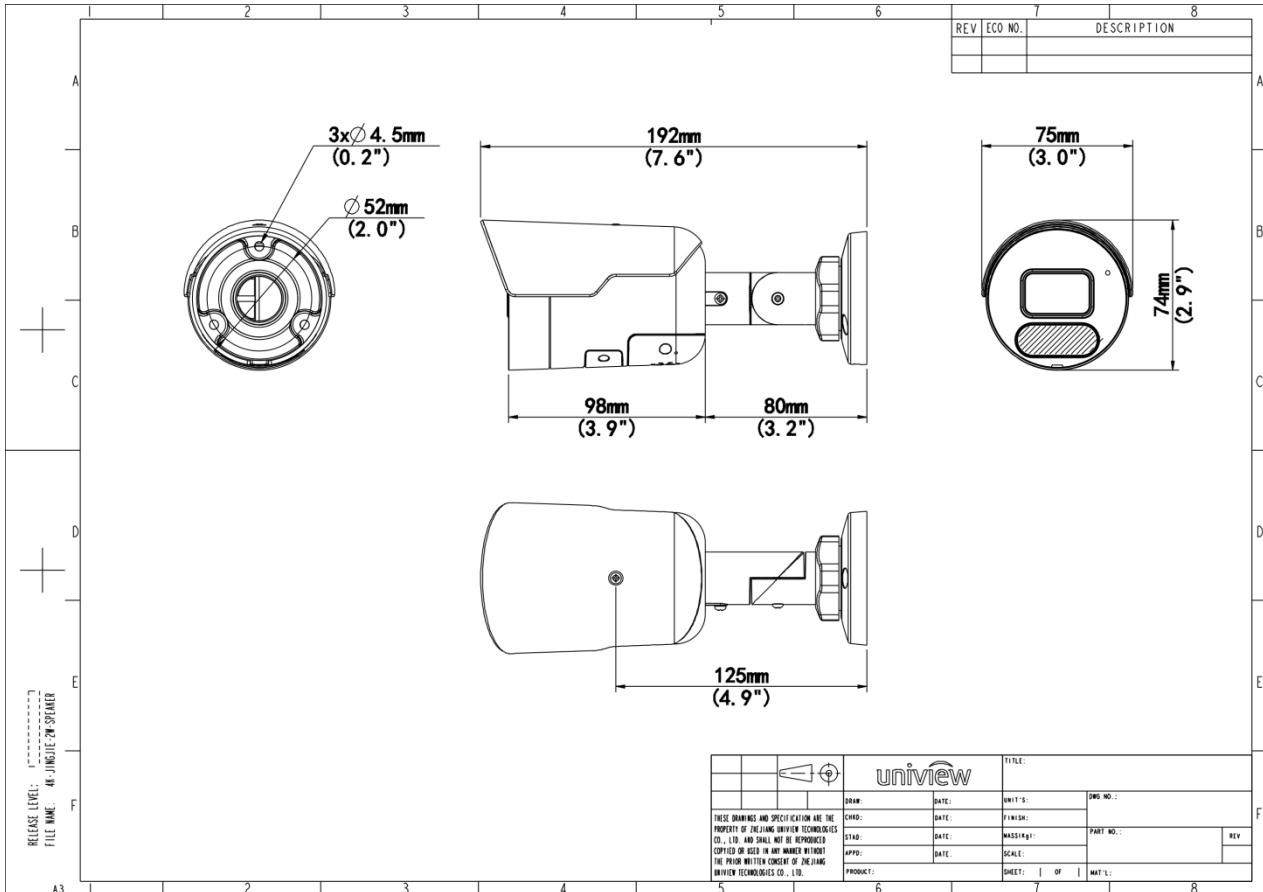

Accessories

TR-JB05-B-IN

Small Bullet Junction Box (Elegant White)

TR-UP06-C-IN

Pole Mounting Bracket for Bullet Junction Box Only

TR-A01-IN

NPT 3/4" Waterproof Cable Gland

TR-UC08-C

Bullet & Dome Corner Mounting Bracket