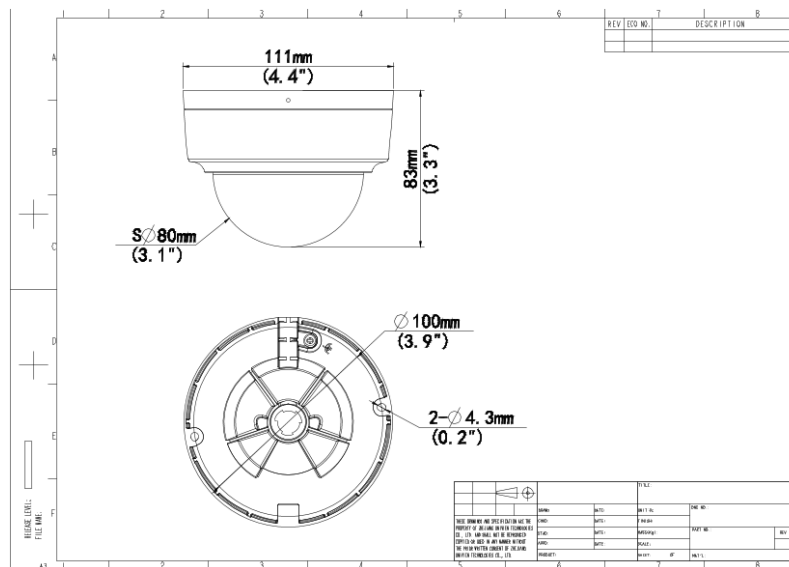

## Specifications

Camera	Description
Max Resolution	4 MP
Sensor	1/3.0" CMOS
Min. Illumination	Colour: 0.002 lux (F1.6, AGC ON) 0 lux with IR on
Day/Night	IR-cut filter with auto switch (ICR)
Shutter	Auto/Manual, 1 ~ 1/100000s
Adjustment Angle	Pan: 0° ~ 352°, Tilt: 0° ~ 70°, Rotate: 0° ~ 350°
S/N	>52dB
WDR	130dB
Lens	Description
Focal Length	IPC324SS-ADF28K-I1:2.8 mm IPC324SS-ADF40K-I1:4.0 mm
Iris Type	Fixed
Iris	F1.6
Field of View (H)	IPC324SS-ADF28K-I1:97.68° IPC324SS-ADF40K-I1:81.39°
Field of View (V)	IPC324SS-ADF28K-I1:52.67° IPC324SS-ADF40K-I1:43.36°
Field of View (D)	IPC324SS-ADF28K-I1:102.52° IPC324SS-ADF40K-I1:86.91°
DORI	Description
DORI Distance (Lens)	IPC324SS-ADF28K-I1:2.8mm IPC324SS-ADF40K-I1:4.0mm

## Dimensions