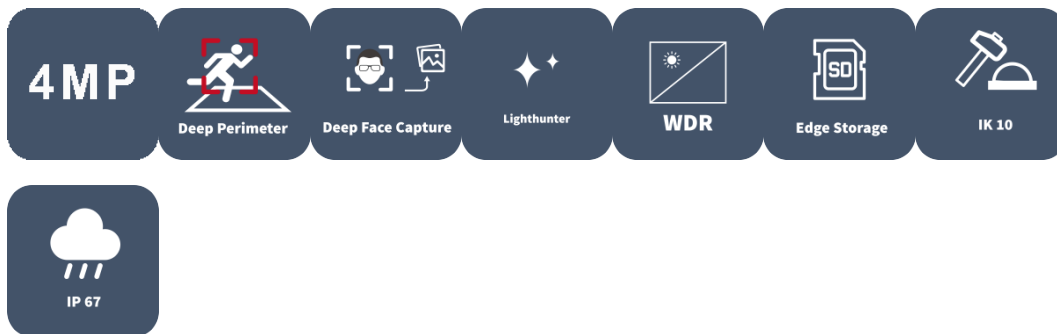

# 4MP HD Intelligent LightHunter IR Fixed Dome Network Camera

IPC324SS-ADF28(40)K-I1

## Features

- High quality image with 4MP, 1/3"CMOS sensor
- 4MP (2688\*1520)@ 30/25(default)fps; 4MP (2560\*1440)@ 30/25fps; 3MP (2304\*1296) @ 30/25fps; 2MP (1920\*1080) @30/25fps
- Ultra 265, H.265, H.264, MJPEG
- Intelligent perimeter protection, include cross line, intrusion, enter area, leave area detection
- Based on target classification, smart intrusion prevention significantly reduce false alarm caused by leaves, birds and lights etc., accurately focus on human and, motor vehicle and non-motor vehicle
- Intelligent People Flow Counting and Crowd Density Monitoring
- Smart intrusion prevention with Color retrieval
- Auto Scene Match (ASM) (Only WDR)
- LightHunter technology ensures ultra-high image quality in low illumination environment

- 130dB true WDR technology enables clear image in strong light scene
- Support 9:16 Corridor Mode
- Alarm:1 in/1 out, Audio: 1 in/1 out
- Smart IR, up to 40m (131ft) IR distance
- Supports 512 G Micro SD card
- IK10 vandal resistant and IP67 protection