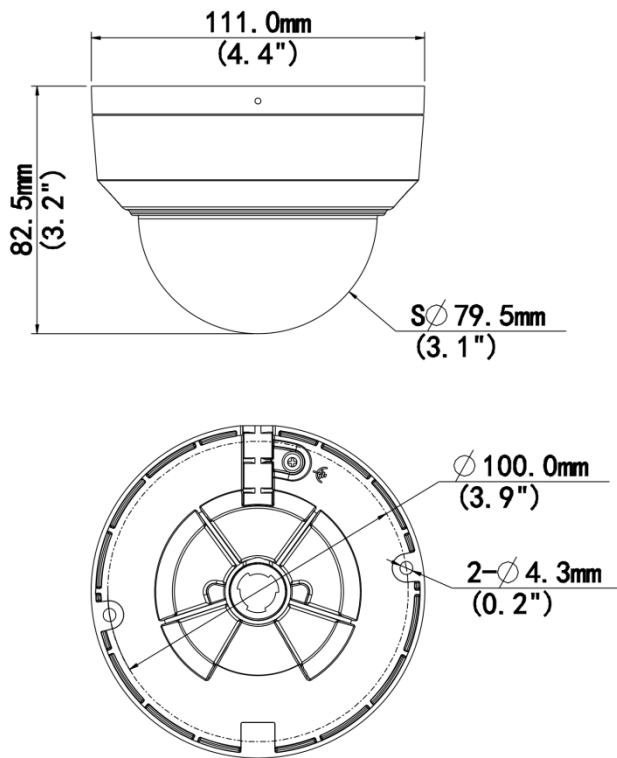

Certification	
EMC	CE-EMC (EN 55032, EN 61000-3-3, EN IEC 61000-3-2, EN 50130-4) FCC (FCC 47 CFR part15 B)
Safety	CE-LVD (EN 62368-1)
Environment	CE-RoHS (2011/65/EU ; (EU) 2015/863) ; WEEE (2012/19/EU)
Protection	IP67 (IEC 60529) IK10 (IEC 62262)
General	
Power	DC 12 V±25%, PoE (IEEE 802.3af)
Power Consumption	Max. 3.9 W
Power Interface	Ø5.5 mm coaxial power plug
Dimensions	Ø111 mm × 82.5 mm (Ø4.4" × 3.2") (Ø × H)
Weight	0.35 kg (0.77 lb.)
Material	Metal + Plastic
Storage Environment	-30 °C to 60 °C (-22 °F to 140 °F), Humidity: ≤ 95% RH (non-condensing)
Working Environment	-30 °C to 60 °C (-22 °F to 140 °F), Humidity: ≤ 95% RH (non-condensing)
Surge Protection	4 KV
Reset Button	N/A
Web Client Language	4 Languages: English, Russian, Spanish, Vietnamese

Dimensions