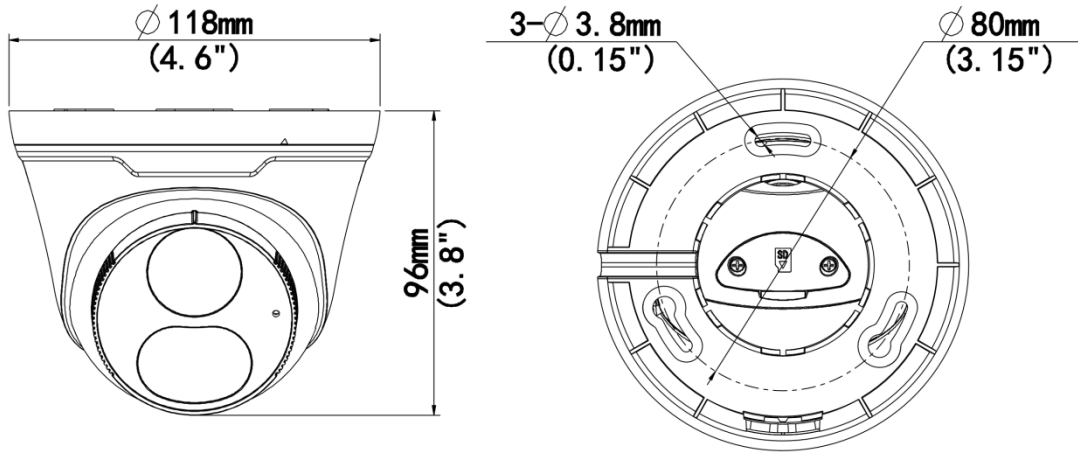

Dimensions

Accessories

TR-JB03-I-IN Junction Box for Turret Camera(Support wiring from behind)	TR-JB07/WM03-G-IN Wall Mounting Assembling Bracket For 32 Fix-dome&Mini Fix-dome&Plastic Turret Camera	TR-WM03-D-IN Wall Mounting Bracket for 32 Fix-dome&Mini Fix-dome&Plastic Turret Camera
TR-A01-IN NPT 3/4" Waterproof Cable Gland	TR-UP06-IN Universal Pole Mounting Bracket	TR-SE24-IN Dome Pendent Mounting Pole 200mm