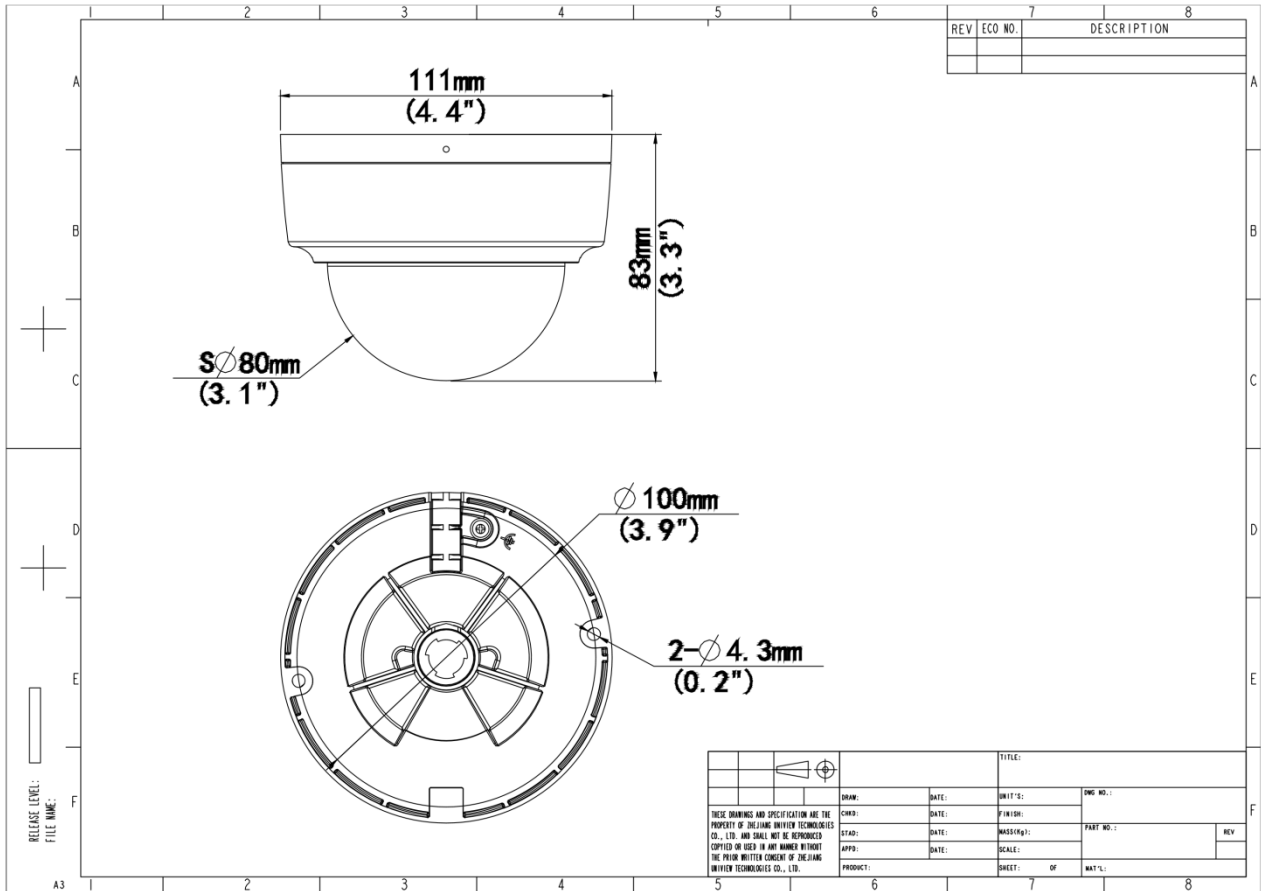

Dimensions

Accessories

TR-JB03-G-IN

Junction Box for Mini Fix-dome(Support wiring from behind)

TR-JB07/WM03-G-IN

Wall Mounting Assembling Bracket for 32 Fix-dome&Mini Fix-dome&Plastic Turret Camera

TR-WM03-D-IN

Wall Mounting Bracket for 32 Fix-dome&Mini Fix-dome&Plastic Turret Camera