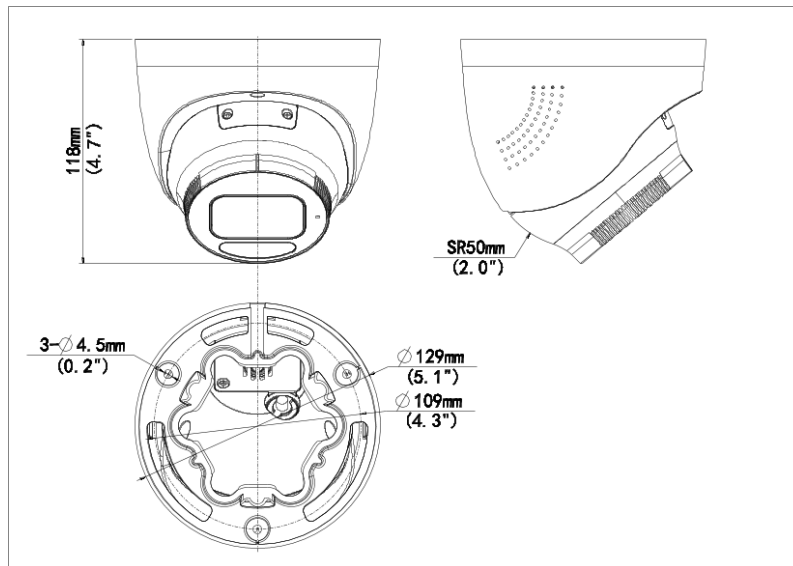

## Specifications

Camera	Description
Max Resolution	4MP
Sensor	1/2.7" CMOS
Min. Illumination	Colour: 0.001 lux ( F1.0, AGC ON) 0 lux with IR on
Day/Night	IR-cut filter with auto switch (ICR)
Shutter	Auto/Manual, 1 ~ 1/100000s
Adjustment Angle	Pan: 0° ~ 360°, Tilt: 0° ~ 80°, Rotate: 0° ~ 360°
S/N	>56dB
WDR	130dB
Lens	Description
Focal Length	IPC3634SS-ADF28KMC-I1:2.8 mm IPC3634SS-ADF40KMC-I1:4.0 mm
Iris Type	Fixed
Iris	F1.0
Field of View (H)	IPC3634SS-ADF28KMC-I1:102.3° IPC3634SS-ADF40KMC-I1:85.0°
Field of View (V)	IPC3634SS-ADF28KMC-I1:54.7° IPC3634SS-ADF40KMC-I1:45.3°
Field of View (D)	IPC3634SS-ADF28KMC-I1:106.8° IPC3634SS-ADF40KMC-I1:90.4°
Lens Type	Fixed
DORI	Description

## Dimensions