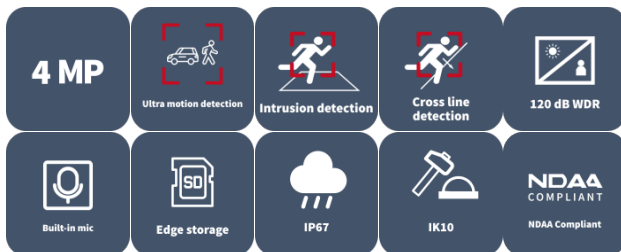

4MP WDR IR VF Dome Network Camera IPC3534LB-ADZK-K

Features

- High quality image with 4 MP, 1/3.0" CMOS sensor
- 4 MP (2688 × 1520)@25/20 fps; 4 MP (2560 × 1440)@25/20 fps; 3 MP (2304 × 1296)@30/25 fps; 1080P (1920 × 1080)@30/25 fps
- Ultra 265, H.265, H.264, MJPEG
- Smart intrusion prevention, including cross line, intrusion detection (based on human body detection)
- Support ultra motion detection (human/ vehicle detection)
- 120 dB true WDR technology enables clear image in strong light scene
- Built in mic
- Supports 9:16 corridor mode
- Smart IR, up to 40 m (131.2 ft.) IR distance
- MicroSD, up to 512 GB