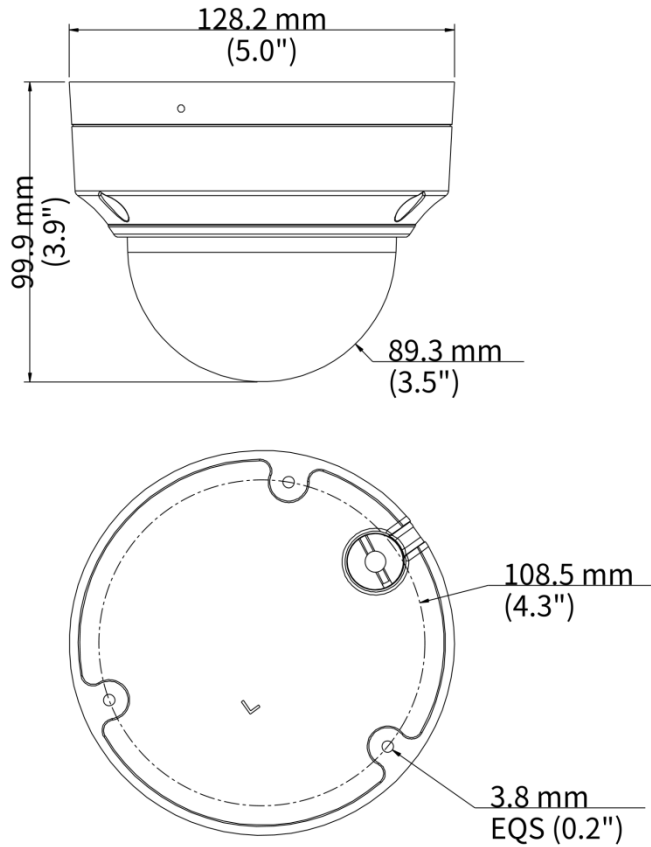

Dimensions

Accessories

TR-JB03-H-IN-V2

Junction Box for Metal Turret Camera(Support wiring from behind)

NPT 3/4" Waterproof Cable Gland

TR-JB07/WM03-F-IN-V2

Wall Mounting Assembling Bracket with Back Hole for 3 Inch Hemisphere

Sunshade Shell for Zoom Dome

TR-WM03-B-IN-V2

Wall Mounting Assembling Bracket for 3 Inch Hemisphere

Pole Mounting Bracket for Bullet Junction Box Only