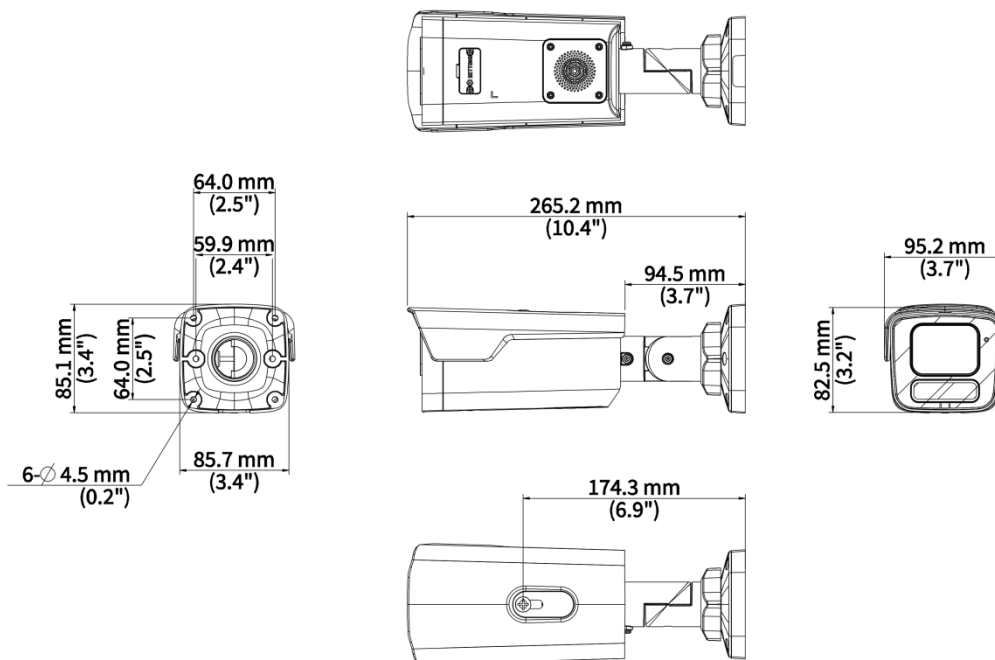

**Audio**

Audio Compression	G.711U, G.711A
Audio Bitrate	64 Kbps

Two-way Audio	Support
Suppression	Support
Sampling Rate	8 kHz
<b>Storage</b>	
Edge Storage	Micro SD, up to 512 GB
Network Storage	ANR, NAS (NFS)
<b>Network</b>	
Protocols	IPv4, IPv6, IGMP, ICMP, ARP, TCP, UDP, DHCP, PPPoE, RTP, RTSP, RTCP, RTMP, DNS, DDNS, NTP, FTP, UPnP, HTTP, HTTPS, SMTP, 802.1x, SNMP, QoS, SSL/TLS, SSH
Compatible Integration	ONVIF (Profile S, Profile G, Profile T), API, SDK
User/Host	Up to 32 users. 3 user levels: administrator, common user and operator
Security	Password Protection, Strong Password, HTTPS Encryption, Export Operation Logs, Basic and Digest Authentication for RTSP, Digest Authentication for HTTP, TLS 1.2, WSSE and Digest Authentication for ONVIF
Client	UNV-Link, UNV-Link Pro, EZStation
Web Browser	Plug-in required live view: IE 10+, Chrome 45+, Firefox 52+, Edge 79+, Plug-in free live view: Chrome 57+, Firefox 58+, Edge 16+
<b>Interface</b>	
Audio I/O	1 Input: impedance 35 kΩ, amplitude 2 V [p-p], 1 Output: impedance 600 Ω, amplitude 2 V [p-p]
Alarm I/O	1/1
Serial Port	N/A
Built-in Mic	Support
Built-in Speaker	Support
WIFI	N/A
Network	1 × RJ45 10 M/100 M Base-TX Ethernet
Video Output	N/A
<b>Certification</b>	
EMC	CE-EMC (EN 55032, EN 61000-3-3, EN IEC 61000-3-2, EN 50130) FCC (FCC 47 CFR part15 B)
Safety	CE-LVD (EN 62368-1) CB (IEC 62368-1) UL/CUL (UL 62368-1, CAN/CSA C22.2 No. 62368-1)
Environment	CE-RoHS (2011/65/EU;(EU)2015/863); WEEE (2012/19/EU)
Protection	IP67 (IEC 60529)
<b>General</b>	
Power	DC 12V±25%, PoE (IEEE 802.3af)
Power Consumption	Max 10.0W
Power Interface	Ø5.5 mm coaxial power plug
Dimensions	269 × 96 × 82mm (10.6" × 3.8" × 3.2") (L x W x H)
Weight	0.97kg (2.14lb)
Material	Metal + Plastic

## Dimensions