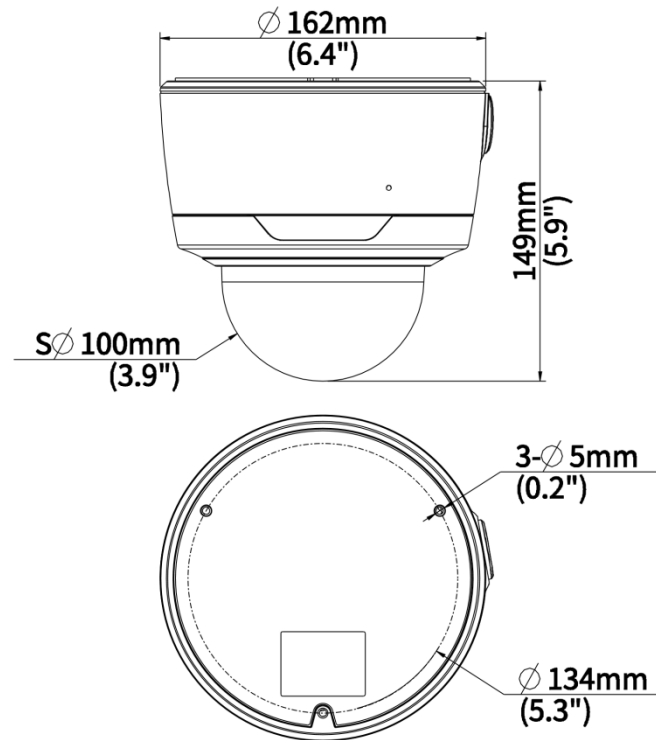

	Chrome 57+, Firefox 58+, Edge 16+
Interface	
Audio I/O	1 Input: impedance 35 kΩ, amplitude 2 V [p-p], 1 Output: impedance 600 Ω, amplitude 2 V [p-p]
Alarm I/O	1/1
Serial Port	N/A
Built-in Mic	Support
Built-in Speaker	N/A
WIFI	N/A
Network	1 × RJ45 10 M/100 M Base-TX Ethernet
Video Output	N/A
Certification	
EMC	CE-EMC (EN 55032, EN 61000-3-3, EN IEC 61000-3-2, EN 50130) FCC (FCC 47 CFR part15 B)
Safety	CE-LVD (EN 62368-1) CB (IEC 62368-1) UL/CUL (UL 62368-1, CAN/CSA C22.2 No. 62368-1)
Environment	CE-RoHS (2011/65/EU;(EU)2015/863); WEEE (2012/19/EU)
Protection	IP67 (IEC 60529) IK10 (IEC 62262)
General	
Power	DC 12 V±25%, PoE (IEEE 802.3af)
Power Consumption	Max. 8.0 W
Power Interface	Ø5.5 mm coaxial power plug
Dimensions	Ø162 mm × 149 mm (Ø6.4" × 5.9") (Ø × H)
Weight	1.36 kg (2.99 lb.)
Material	Metal
Working Environment	-30 °C to 60 °C (-22 °F to 140 °F), Humidity: ≤ 95% RH (non-condensing)
Storage Environment	-30 °C to 60 °C (-22 °F to 140 °F), Humidity: ≤ 95% RH (non-condensing)
Surge Protection	6 KV
Reset Button	Support
Web Client Language	20 Languages: Traditional Chinese, English, Simplified Chinese, Polish, German, Russian, French, Korean, Dutch, Czech, Portuguese (Europe), Portuguese (Brazil), Japanese, Thai, Turkish, Spanish (Latin America), Spanish (Europe), Hungarian, Italian, Vietnamese

Dimensions

Accessories

TR-SE24-IN	TR-SE24-A-IN	TR-CM24-IN
Dome Pendant Mounting Pole 200mm	Dome Pendant Mounting Pole 500mm	Dome Pendant Mounting Bracket(Indoor)
TR-UF45-E-IN	TR-UF45-A-IN	TR-SE45-IN
Adapter for 323 Series Fix-dome	Dome Indoor Ceiling Mounting Pedestal	Dome Ceiling Mounting Pole 200