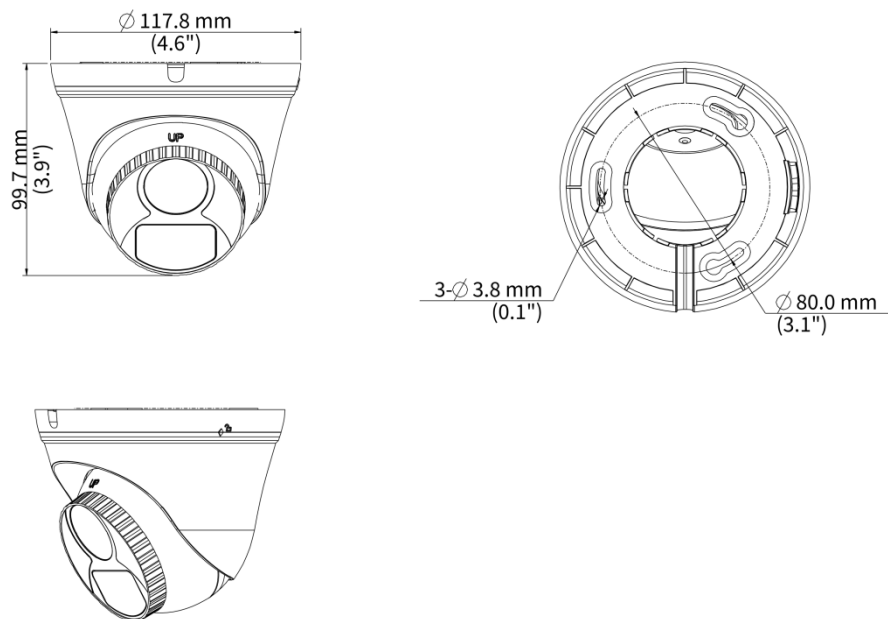

Power Consumption	MAX 2.0W
Mount	Wall Mount, Pole Mount, Corner Mount, Pendant Mount
Dimensions	Φ118mm*96mm (diameter*height)
Material	Plastic
Weight	182g(0.40lb)
OSD Menu Language	11 Languages: English, German, Spanish (Latin America), French, Italian, Japanese, Korean, Polish, Portuguese (Brazil), Russian, Turkish
Certification	
EMC	CE-EMC (EN 55032, EN 61000-3-3, EN IEC 61000-3-2, EN 55035), FCC (FCC 47 CFR part15 B)
Safety	CE-LVD (EN 62368-1)
Environment	CE-RoHS (2011/65/EU; (EU) 2015/863); WEEE (2012/19/EU)
Protection	IP67 (IEC 60529)

Dimensions