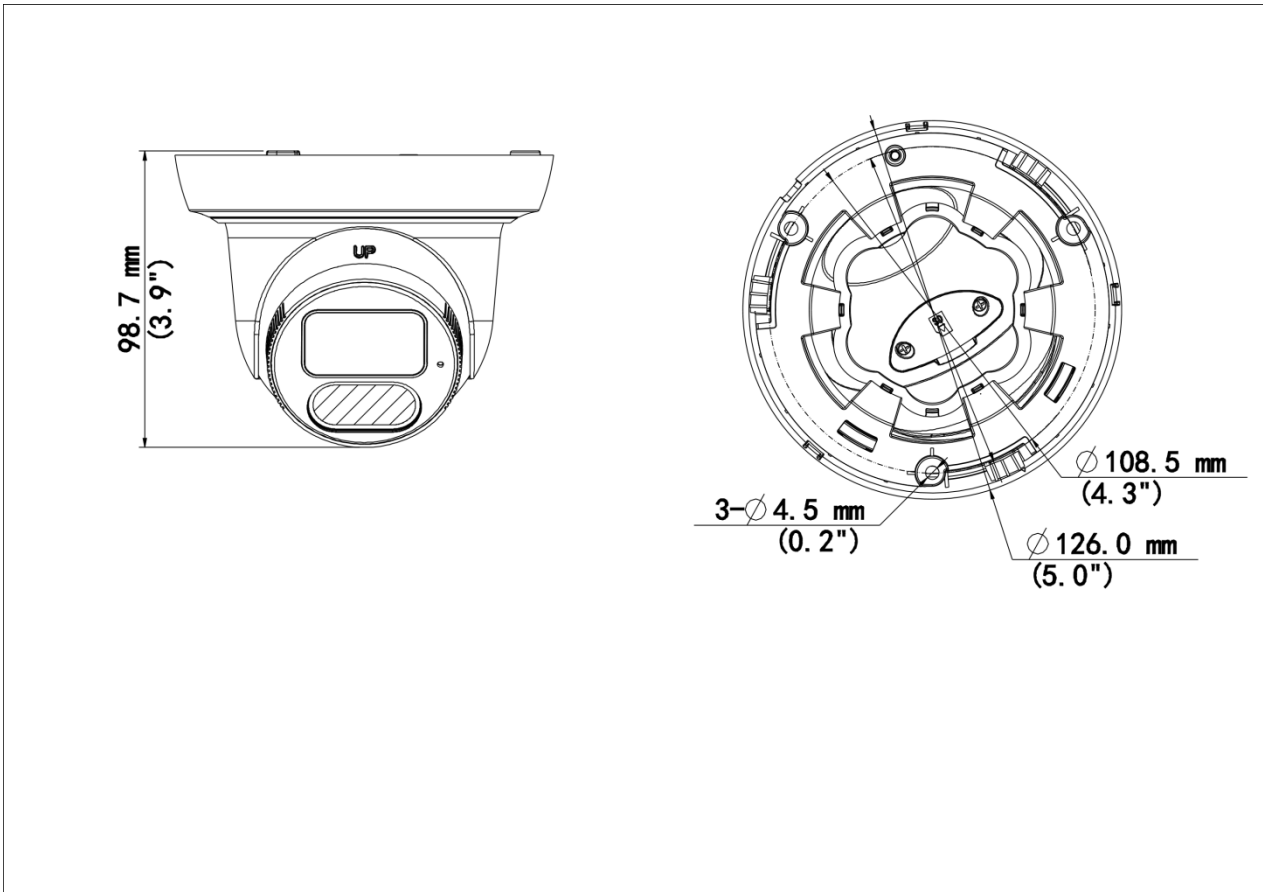

## Specifications

Model	IPC3614SS-ADF28K-I1	IPC3614SS-ADF40K-I1
<b>Camera</b>		
Max Resolution	4 MP	
Sensor	1/3.0" CMOS	
Min. Illumination	Colour: 0.002 lux (F1.6, AGC ON) 0 lux with IR on	
Day/Night	IR-cut filter with auto switch (ICR)	
Shutter	Auto/Manual, 1 ~ 1/100000s	
Adjustment Angle	Pan: 0° ~ 360°, Tilt: 0° ~ 75°, Rotate: 0° ~ 360°	
S/N	>52 dB	
WDR	130 dB	
<b>Lens</b>		
Focal Length	2.8 mm	4.0 mm
Iris Type	Fixed	
Iris	F1.6	
Field of View (H)	97.68°	81.39°
Field of View (V)	52.67°	43.36°
Field of View (D)	102.52°	86.91°
<b>DORI</b>		
DORI Distance (Lens)	2.8mm	4.0mm
DORI Distance (Detect)	63.0m(206.7ft)	90.0m(295.3ft)
DORI Distance (Observe)	25.2m(82.7ft)	36.0m(118.1ft)
DORI Distance (Recognize)	12.6m(41.3ft)	18.0m(59.1ft)
DORI Distance (Identify)	6.3m(20.7ft)	9.0m(29.5ft)
<b>Illuminator</b>		
Supplemental Light	IR	
Illumination Distance (IR)	40 m (131.2 ft)	

## Dimensions

Aggregate product size diagram using IPC3614SS-ADF28K-I1 as an example