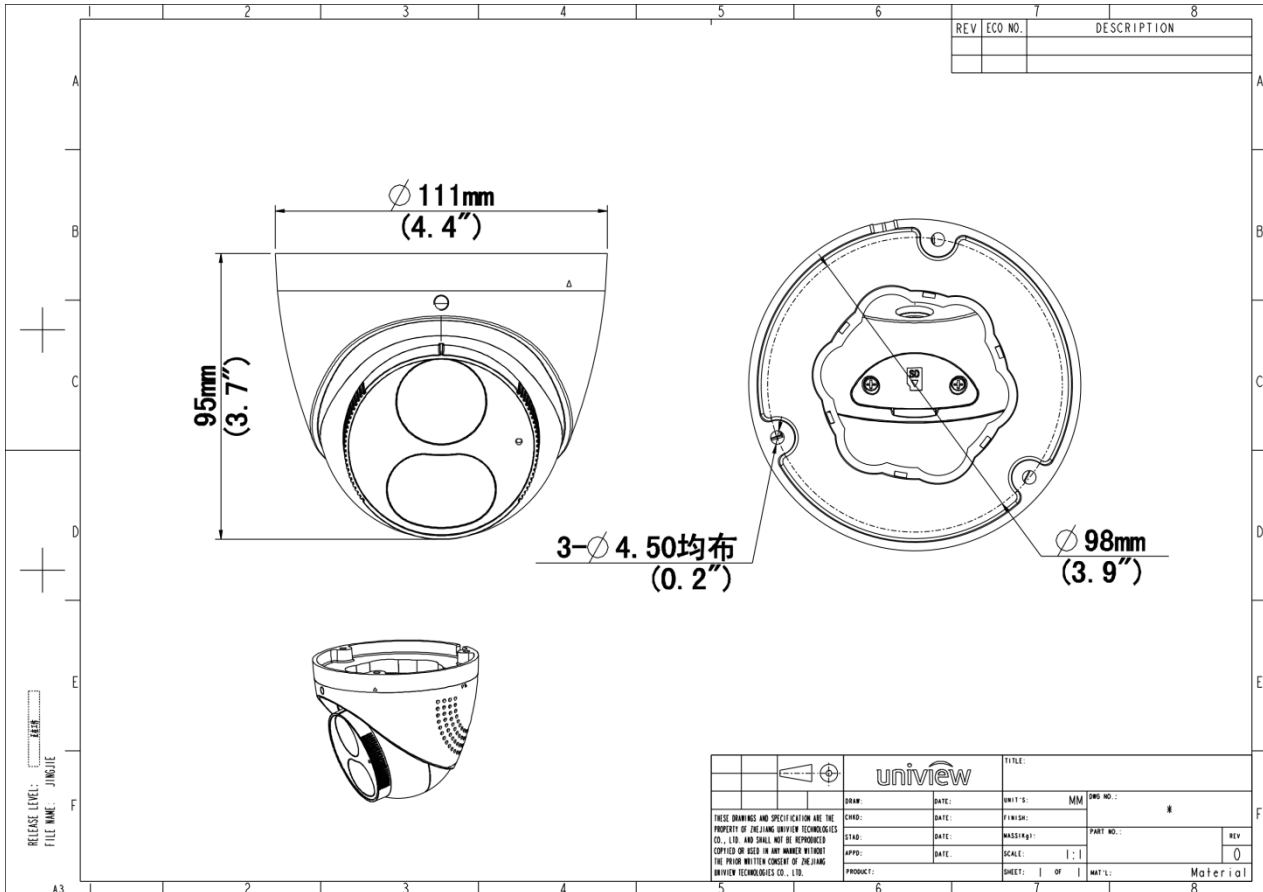

Accessories

TR-JB03-G-IN

Junction Box for Mini Fix-dome(Support wiring from behind)

TR-JB07/WM03-G-IN

Wall Mounting Assembling Bracket for 32 Fix-dome&Mini Fix-dome&Plastic Turret Camera

TR-WM03-D-IN

Wall Mounting Bracket for 32 Fix-dome&Mini Fix-dome&Plastic Turret Camera

TR-UM06-E-IN

Slant Mounting Bracket for Fixed Dome

TR-A01-IN

NPT 3/4" Waterproof Cable Gland

TR-UP06-IN

Universal Pole Mounting Bracket