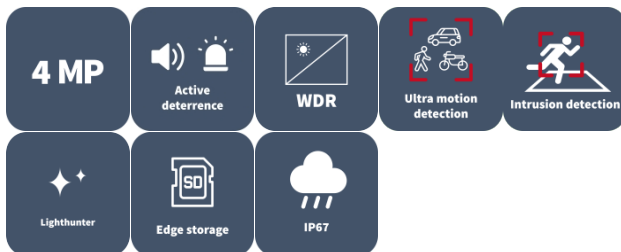

4MP HD Intelligent Light and Audible Warning Fixed Bullet Network Camera

IPC2124SB-ADF28(40)KMC-IO

Features

- High quality image with 4 MP, 1/2.7" CMOS sensor
- 4 MP (2688 × 1520)@30/25 fps; 4 MP (2560 × 1440)@30/25 fps; 3 MP (2304 × 1296)@30/25 fps; 1080P (1920 × 1080)@30/25 fps
- Ultra 265, H.265, H.264, MJPEG
- Smart intrusion prevention, including cross line, intrusion, enter area, leave area detection
- Intelligent intrusion prevention system based on target classification significantly reduces false alarms caused by leaves, birds, and lights, accurately focusing on humans, vehicles, and non-motor vehicles
- Supports sound and light alarm linkage. When smart intrusion prevention is triggered, the camera links sound alarm and light linkage
- 120 dB true WDR technology enables clear image in strong light scene
- Supports 9:16 corridor mode
- Built-in mic and speaker
- Smart IR, up to 30 m (98.4 ft) IR distance
- MicroSD, up to 512 GB
- IP67 protection
- Supports PoE power supply