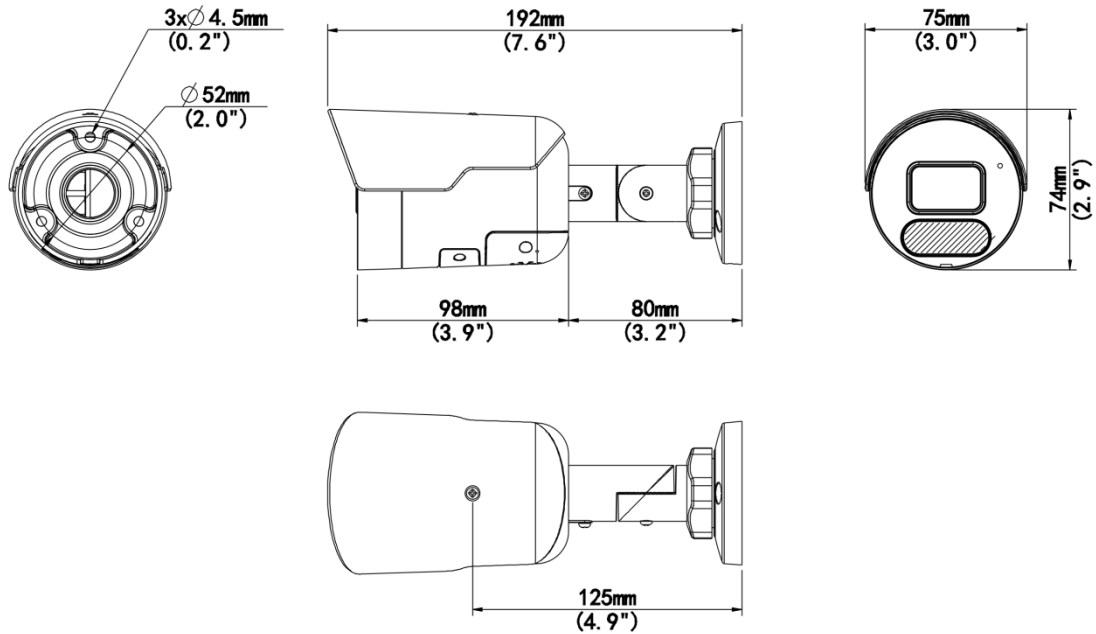

Dimensions

Accessories

TR-JB05-B-IN Small Bullet Junction Box(Elegant White)	TR-A01-IN NPT 3/4" Waterproof Cable Gland	TR-UC08-C-V2 Bullet&Dome Corner Mounting Bracket
TR-UP06-C-IN-V2 Pole Mounting Bracket for Bullet Junction Box Only