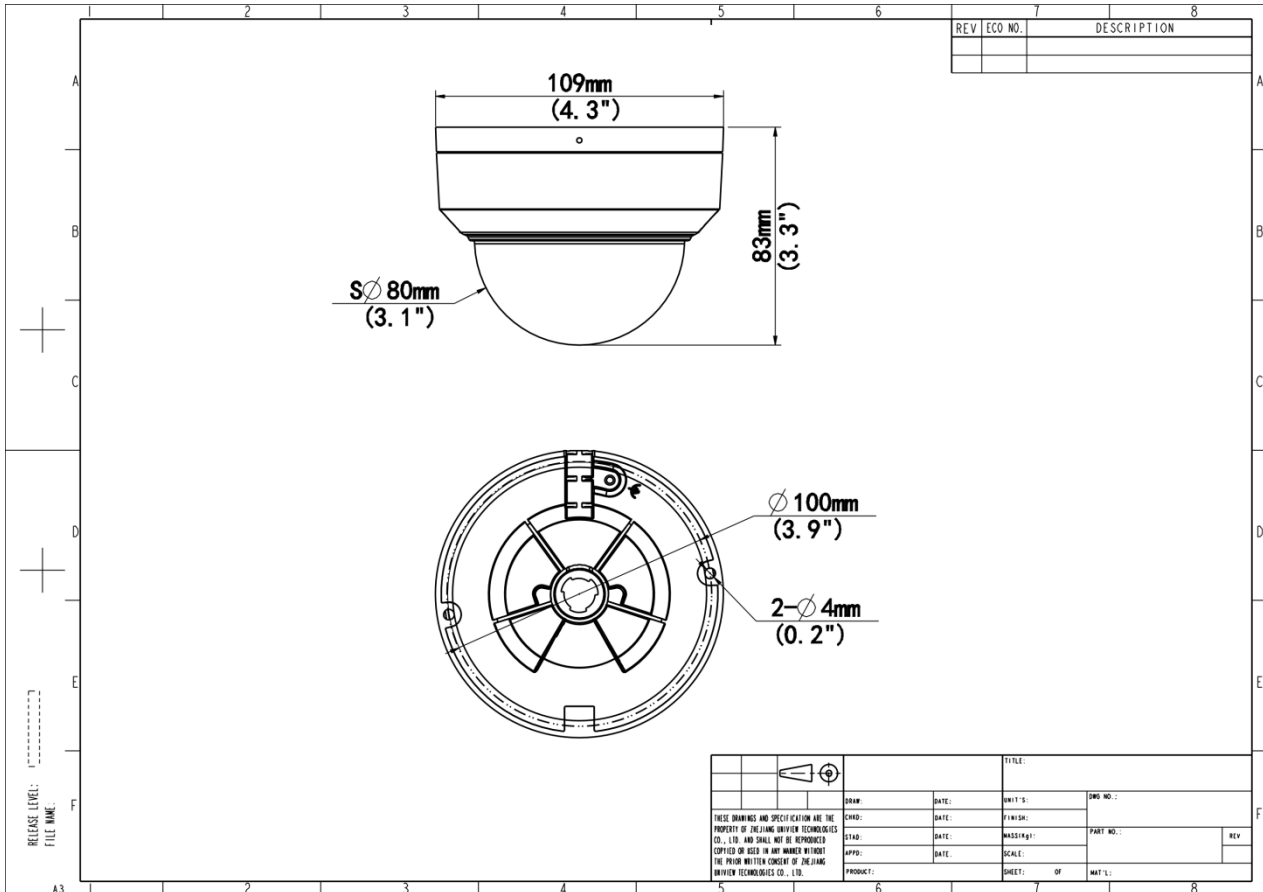

## Specifications

Model	IPC328SB-ADF28K-I0	IPC328SB-ADF40K-I0
<b>Camera</b>		
Sensor	1/2.7" CMOS	
Min. Illumination	Colour: 0.003 lux ( F1.6, AGC ON) 0 Lux with light	
Day/Night	IR-cut filter with auto switch (ICR)	
Shutter	Auto/Manual, 1 ~ 1/100000s	
Adjustment Angle	Pan: 3° ~ 360°, Tilt: 0° ~ 68°, Rotate: 3° ~ 360°	
S/N	>52 dB	
WDR	120 dB	
<b>Lens</b>		
Focal Length	2.8 mm	4.0 mm
Iris	F1.6	
Field of View (H)	112.4°	86.5°
Field of View (V)	60.1°	44.1°
Field of View (D)	146.1°	112.5°
Lens Type	Fixed	
<b>DORI</b>		
DORI Distance (Lens)	2.8mm	4.0mm
DORI Distance (Detect)	84.0m(275.6ft)	120.0m(393.7ft)
DORI Distance (Observe)	33.6m(110.2ft)	48m(110.2ft)
DORI Distance (Recognize)	16.8m(55.1ft)	24m(78.7ft)
DORI Distance (Identify)	8.4m(27.6ft)	12m(39.4ft)
<b>Illuminator</b>		
Supplemental Light	IR	
Illumination Distance (IR)	30 m (98.4 ft)	
Light On/Off Control	Auto/Manual	
Wavelength	850 nm	

## Dimensions

Aggregate product size diagram using "main model" as an example