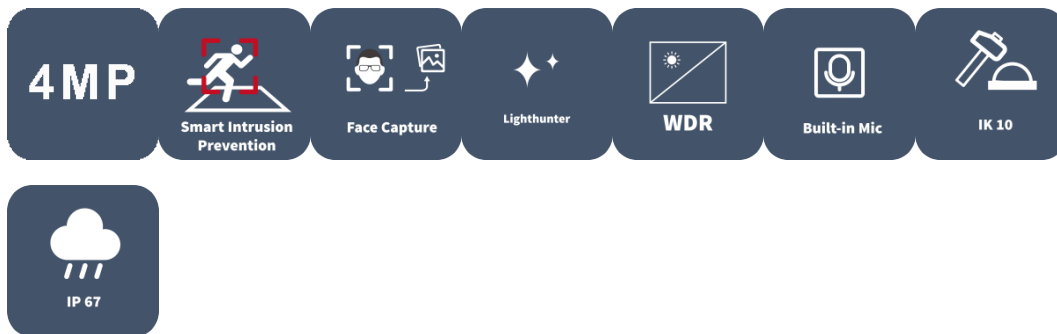

4MP HD Intelligent LightHunter IR VF Eyeball Network Camera

IPC3634SS-ADZK-I1

Features

- High quality image with 4MP, 1/3"CMOS sensor
- 4MP (2688*1520)@ 30/25fps; 4MP (2560*1440)@ 30/25fps; 3MP (2304*1296) @ 30/25fps; 2MP (1920*1080) @30/25fps
- Ultra 265, H.265, H.264, MJPEG
- Smart intrusion prevention, include cross line, intrusion, enter area, leave area detection
- Based on target classification, smart intrusion prevention significantly reduce false alarm caused by leaves, birds and lights etc., accurately focus on human and, motor vehicle and non-motor vehicle
- Intelligent
- Intelligent People Flow Counting and Crowd Density Monitoring
- Smart intrusion prevention with Color retrieval
- Auto Scene Match (ASM) (Only WDR)
- LightHunter technology ensures ultra-high image quality in low illumination environment

- 130dB true WDR technology enables clear image in strong light scene
- Support 9:16 Corridor Mode
- Alarm:1 in/1 out, Audio: 1 in/1 out, Built-in Mic
- Smart IR, up to 40m (131ft) IR distance
- Supports 512 G Micro SD card
- IK10 vandal resistant and IP67 protection