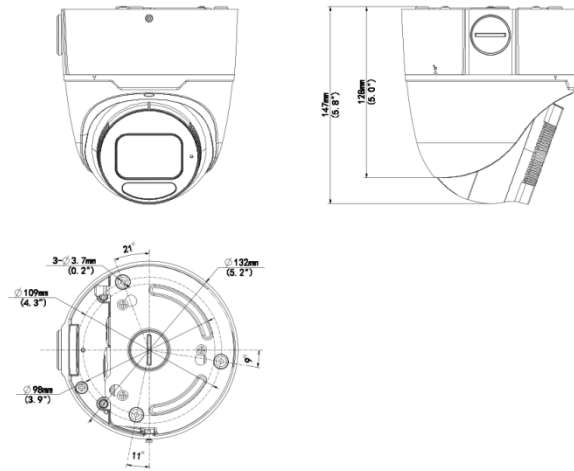

Specifications

Camera	Description
Max Resolution	4MP
Sensor	1/3"CMOS
Min. Illumination	Colour: 0.002 lux (F1.2, AGC ON) 0 lux with IR on
Day/Night	IR-cut filter with auto switch (ICR)
Shutter	Auto/Manual, 1 ~ 1/100000s
Adjustment Angle	Pan: 0° ~ 360°, Tilt: 0° ~ 75°, Rotate: 0° ~ 360°
S/N	>56dB
WDR	130dB
Lens	Description
Focal Length	2.7 ~ 13.5 mm
Iris Type	Fixed
Iris	F1.2
Field of View (H)	103.8°~ 29.7°
Field of View (V)	56.7°~ 16.7°
Field of View (D)	108.3°~ 33.7°
Lens Type	Motorized
DORI	Description
DORI Distance(Lens)	2.7mm, 13.5mm
DORI Distance(Detect)	60.8m(199ft), 303.8m(996.7ft)
DORI Distance(Observe)	24.3m(79.7ft), 121.5m(398.6ft)
DORI Distance(Recognize)	12.2m(40ft), 60.8m(199.5ft)

Dimensions

Accessories

TR-WM03-B-IN

Wall Mounting Assembling Bracket for 3 Inch Hemisphere

TR-SE24-IN

Dome Pendant Mounting Pole 200m

m

TR-SE24-A-IN