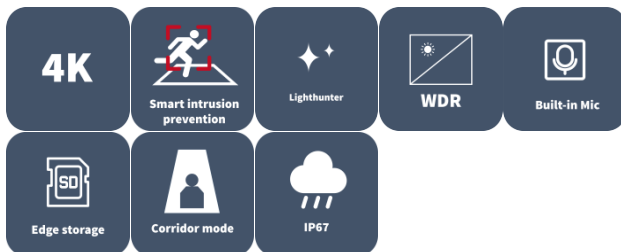

## Features

- High quality image with 8 MP, 1/2.8" CMOS sensor
- 8 MP (3840 × 2160)@30/25 (default) fps; 5 MP (3072 × 1728)@30/25 fps; 4 MP (2560 × 1440)@30/25 fps; 1080P (1920 × 1080)@30/25 fps
- Ultra 265, H.265, H.264, MJPEG
- Intelligent perimeter protection, including cross line, intrusion, enter area, leave area detection
- Based on target classification, smart intrusion prevention significantly reduces false alarm caused by leaves, birds and lights, accurately focusing on human, motor vehicle and non-motor vehicle
- Intelligent people flow counting and crowd density monitoring
- Smart intrusion prevention with color retrieval
- ASM (auto scene match)
- LightHunter technology ensures ultra-high image quality in low illumination environment
- 130 dB true WDR technology ensures clear image in strong backlight scene
- Supports 9:16 corridor mode
- Built-in mic
- Smart IR, up to 40 m (131.2 ft) IR distance
- MicroSD, up to 512 GB
- IP67 protection