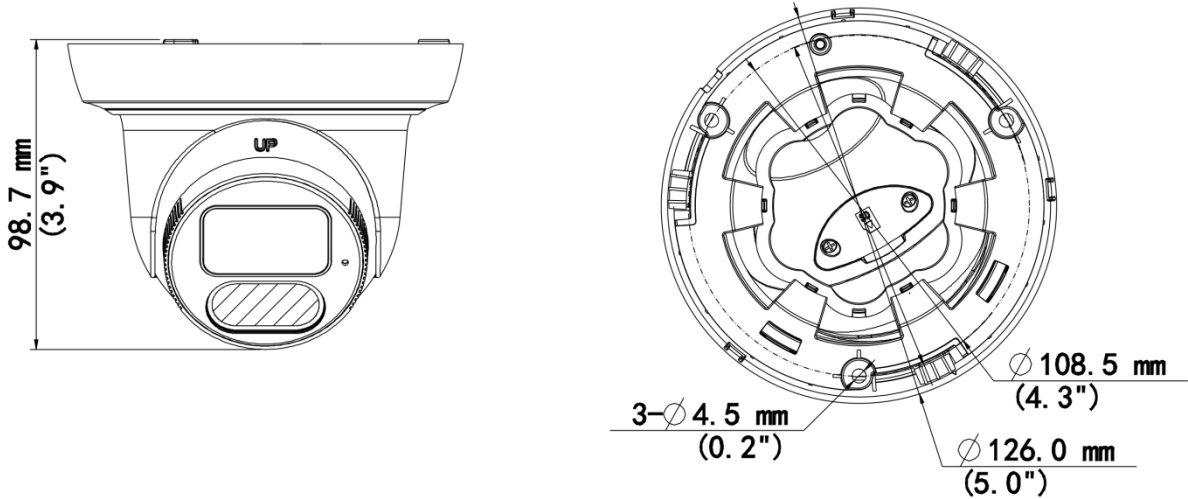

## Specifications

Model	IPC3618SS-ADF28K-I1	IPC3618SS-ADF40K-I1
<b>Camera</b>		
Max Resolution	8 MP	
Sensor	1/2.8" CMOS	
Min. Illumination	Color: 0.002 Lux (F1.6, AGC ON), 0 Lux with IR on	
Day/Night	IR-cut filter with auto switch (ICR)	
Shutter	Auto/Manual, 1 ~ 1/100000s	
Adjustment Angle	Pan: 0° to 352°, Tilt: 0° to 70°, Rotate: 0° to 350°	
S/N	>56 dB	
WDR	130 dB	
<b>Lens</b>		
Focal Length	2.8 mm	4.0 mm
Iris Type	Fixed	
Iris	F1.6	
Field of View (H)	97.49°	88.35°
Field of View (V)	52.31°	49.61°
Field of View (D)	102.29°	94.19°
Lens Type	Fixed	
<b>DORI</b>		
DORI Distance (Lens)	2.8 mm	4 mm
DORI Distance (Detect)	86.9 m (285.1 ft.)	124.1 m (407.2 ft.)
DORI Distance (Observe)	34.8 m (114.2 ft.)	49.7 m (163.1 ft.)
DORI Distance (Recognize)	17.4 m (57.1 ft.)	24.8 m (81.4 ft.)
DORI Distance (Identify)	8.7 m (28.5 ft.)	12.4 m (40.7 ft.)
<b>Illuminator</b>		
Illumination Distance (IR)	40 m (131.2 ft.)	
IR On/Off Control	Auto/Manual	
Wavelength	850 nm	
<b>Video</b>		
Video Compression	Ultra 265, H.265, H.264, MJPEG	
H.264 Code Profile	Baseline profile, Main profile, High profile	
Frame Rate	Main Stream: 8 MP (3840 × 2160), max. 30 fps; 5 MP (3072 × 1728), max. 30 fps; 4 MP (2560 × 1440), max. 30 fps; 1080P (1920 × 1080), max. 30 fps; Sub Stream: 720P (1280 × 720), max. 30 fps; D1 (720 × 576), max. 30 fps; 640 × 360, max. 30 fps; 2CIF (704 × 288), max. 30 fps; CIF (352 × 288), max. 30 fps; Third Stream: D1 (720 × 576), max. 30 fps; 640 × 360, max. 30 fps; 2CIF (704 × 288), max. 30 fps; CIF (352 × 288), max. 30 fps;	
Video Bit Rate	128 Kbps to 16 Mbps	
U-code	Support	
OSD	Up to 8 OSDs	
Privacy Mask	Up to 4 areas	

## Dimensions