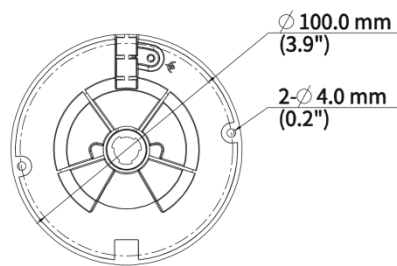

Video Output	BNC, supports TVI/AHD/CVI/CVBS
Operating Environment	
Temperature	-30°C to 60°C (-22°F to 140°F)
Humidity	≤ 95% RH (non-condensing)
Surge Protection	4 KV for power, 4 KV for video output interfaces
Ingress Protection	IP67
IK Rating	IK10
General	
Power	DC 12 V ± 25%
Power Consumption	MAX 3.3W
Mount	Wall Mount, Pole Mount, Corner Mount, Tilted Mount, Pendant Mount
Dimensions	Φ109mm*83mm (diameter*height)
Material	Metal
Weight	372g(0.82lb)

Dimensions